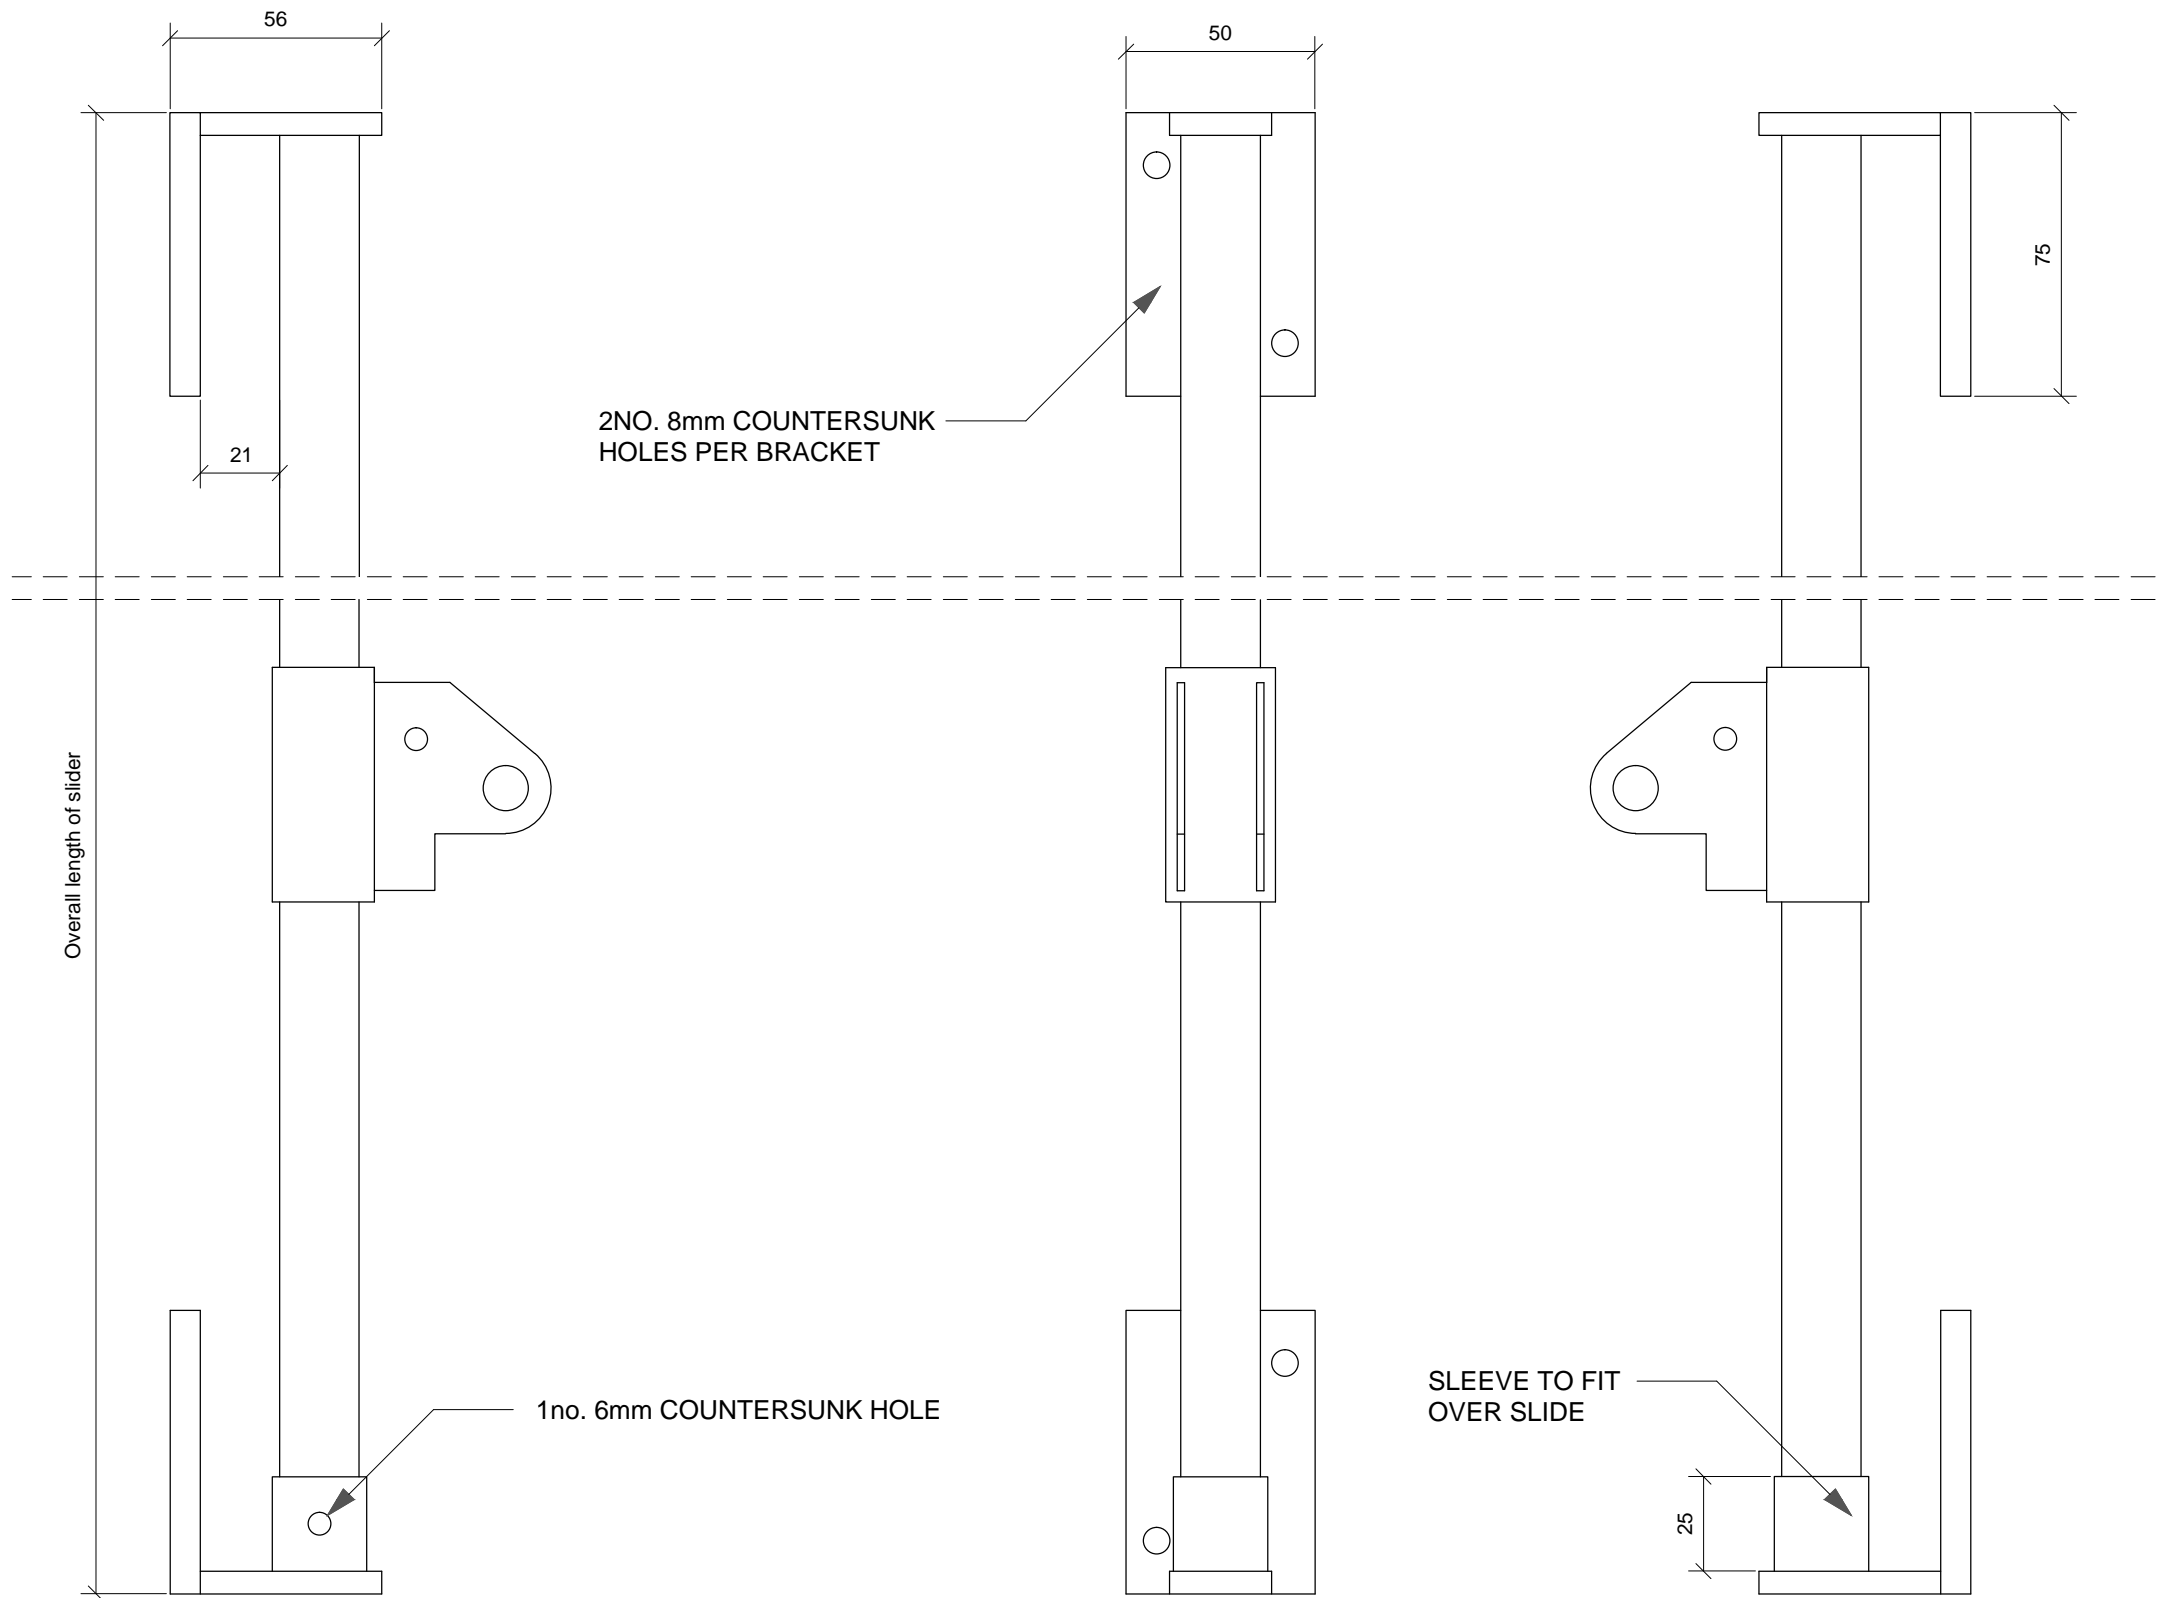

VICTORIAN AWNING | Slider

LEFT ELEVATION

FRONT ELEVATION

RIGHT ELEVATION

*Note: Suitable for front or side fixing.

MORCO
AWNINGS

Riverside - Lombard Wall
London - SE7 7SG
020 8858 2083 / info@morcoblinds.co.uk

VISUAL TITLE
VICTORIAN AWNING
Slider

DATE
Dec '15

PAGE NO.
01

REVISION
A

Artwork is only an impression of how an awning could look and is not accurate in scale or colour.

All rights remain the property of Riverside Works Ltd.