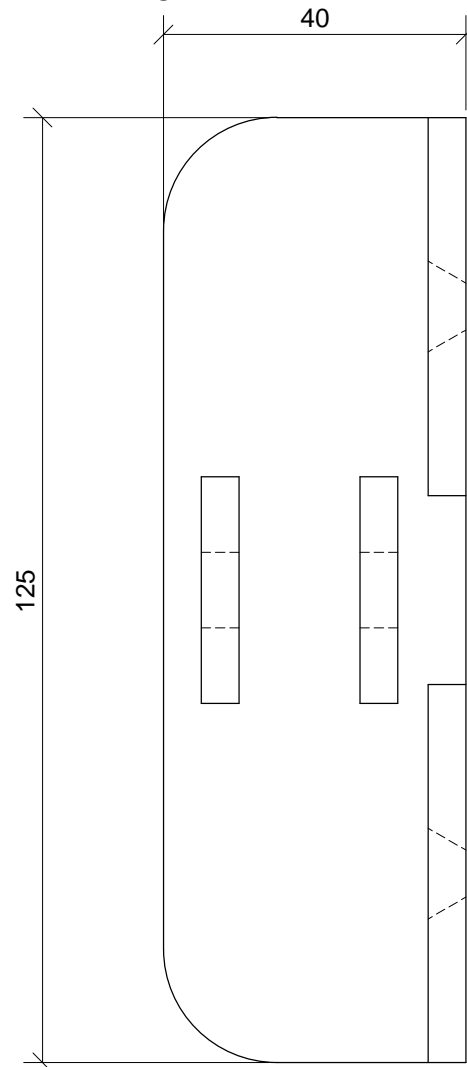

VICTORIAN AWNING | Side Shoe Bracket with front Wing

ORTHOGRAPHIC PROJECTION

PLAN VIEW

FRONT ELEVATION

SIDE ELEVATION

PERSPECTIVE VIEWS

*Note: Fixing height = Box height - min. head clearance (2.2m)

SCALE 1:1@A3 10mm 0 50 100mm

MORCO | 
AWNINGS

Riverside - Lombard Wall
London - SE7 7SG
020 8858 2083 / info@morcoblinds.co.uk

VISUAL TITLE
VICTORIAN AWNING
Side Shoe Bracket with front Wing

DATE
Dec '15

PAGE NO. 01	REVISION A
----------------	---------------