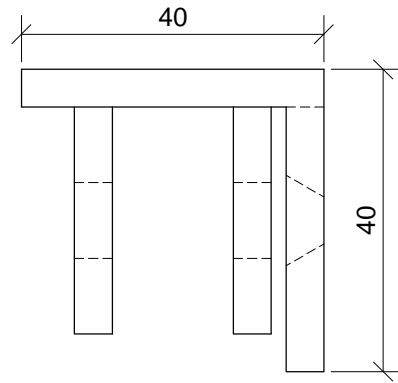

VICTORIAN AWNING | Side Shoe Bracket with front Wing

ORTHOGRAPHIC PROJECTION

PLAN VIEW

FRONT ELEVATION

SIDE ELEVATION

PERSPECTIVE VIEWS

*Note: Fixing height = Box height - min. head clearance (2.2m)

SCALE 1:1@A3 10mm 0 50 100mm

MORCO | 
AWNINGS

Riverside - Lombard Wall
London - SE7 7SG
020 8858 2083 / info@morcoblinds.co.uk

VISUAL TITLE
VICTORIAN AWNING
Side Shoe Bracket with front Wing

DATE
Dec '15

PAGE NO. 01	REVISION A
----------------	---------------