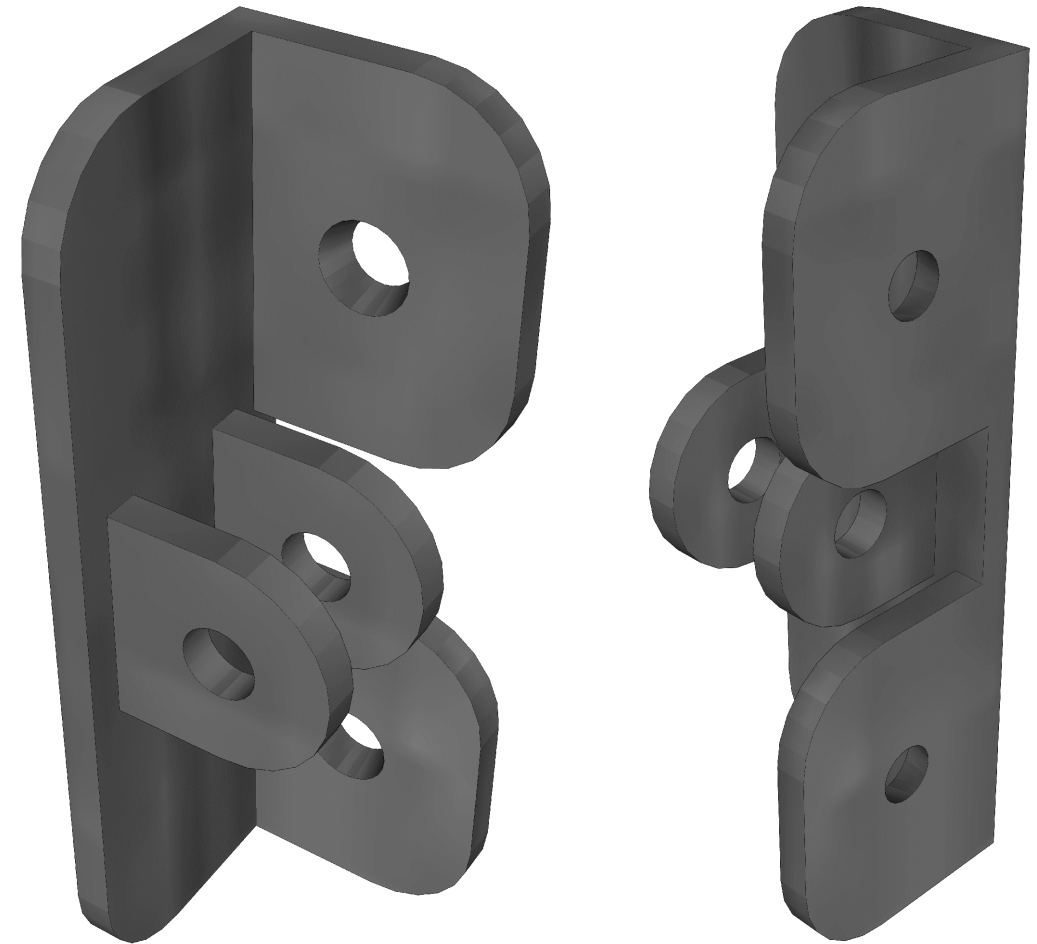

VICTORIAN AWNING | Side Shoe Bracket with front Wing

ORTHOGRAPHIC PROJECTION

PLAN VIEW

FRONT ELEVATION

SIDE ELEVATION

PERSPECTIVE VIEWS

*Note: Fixing height = Box height - min. head clearance (2.2m)

SCALE 1:1@A3 10mm 0 50 100mm

MORCO | 
AWNINGS

Riverside - Lombard Wall
London - SE7 7SG
020 8858 2083 / info@morcoblinds.co.uk

VISUAL TITLE
VICTORIAN AWNING
Side Shoe Bracket with front Wing

DATE
Dec '15

PAGE NO. 01	REVISION A
----------------	---------------