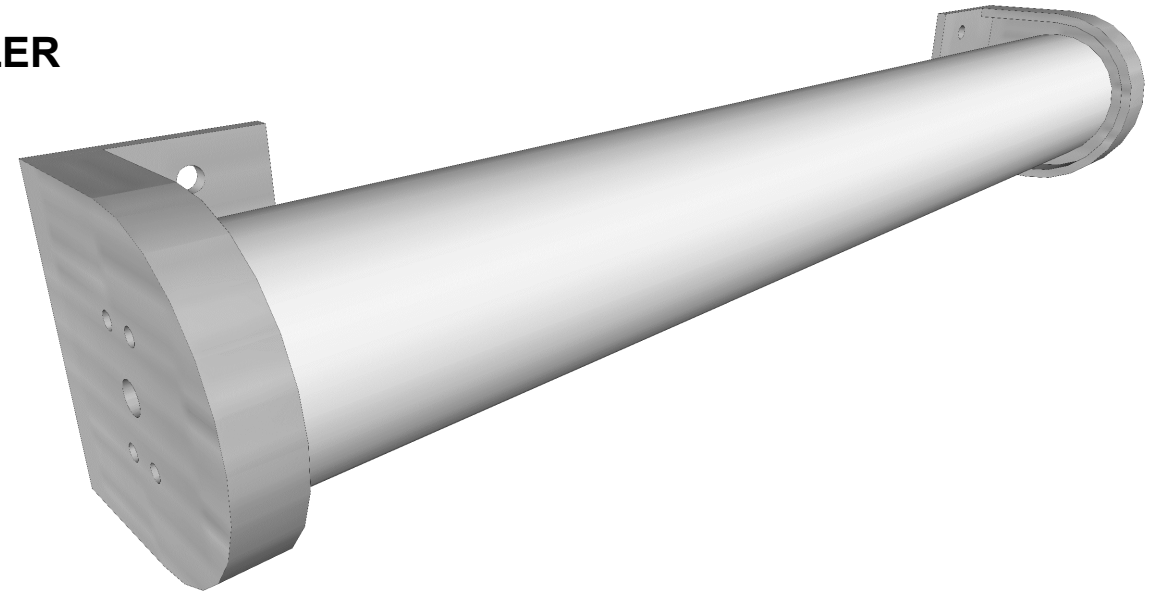

VICTORIAN AWNING | Roller Brackets

LHS Bracket

RHS Bracket

ROLLER

**LHS Bracket
FRONT ELEVATION**

SIDE PROFILE

**RHS Bracket
SIDE PROFILE**

FRONT ELEVATION

PLAN VIEW

PLAN VIEW

MORCO | 
AWNINGS

Riverside - Lombard Wall
London - SE7 7SG
020 8858 2083 / info@morcoblinds.co.uk

VISUAL TITLE
VICTORIAN AWNING
Roller Brackets

DATE
Dec '15

PAGE NO.
01

REVISION
A