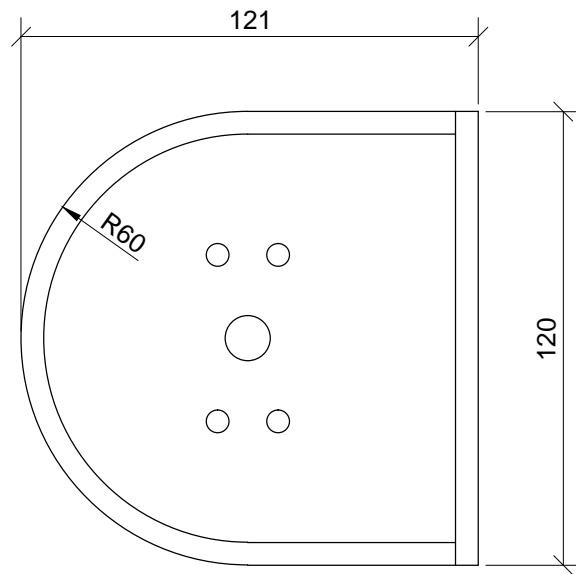

VICTORIAN AWNING | Roller Brackets

LHS Bracket

RHS Bracket

ROLLER

**LHS Bracket
FRONT ELEVATION**

SIDE PROFILE

**RHS Bracket
SIDE PROFILE**

FRONT ELEVATION

PLAN VIEW

PLAN VIEW

MORCO | 
AWNINGS

Riverside - Lombard Wall
London - SE7 7SG
020 8858 2083 / info@morcoblinds.co.uk

VISUAL TITLE
VICTORIAN AWNING
Roller Brackets

DATE
Dec '15

PAGE NO.
01

REVISION
A