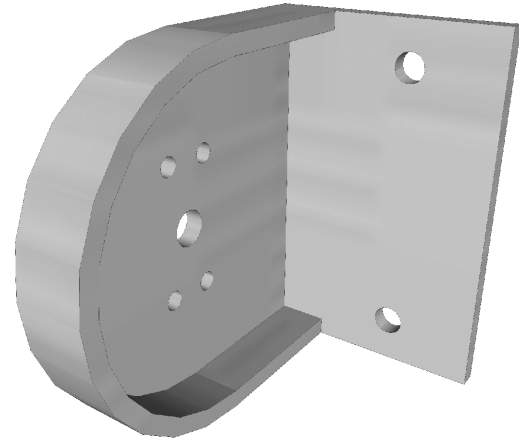

VICTORIAN AWNING | Roller Brackets

LHS Bracket

RHS Bracket

ROLLER

**LHS Bracket
FRONT ELEVATION**

SIDE PROFILE

**RHS Bracket
SIDE PROFILE**

FRONT ELEVATION

PLAN VIEW

PLAN VIEW

MORCO | 
AWNINGS

Riverside - Lombard Wall
London - SE7 7SG
020 8858 2083 / info@morcoblinds.co.uk

VISUAL TITLE
VICTORIAN AWNING
Roller Brackets

DATE
Dec '15

PAGE NO.
01

REVISION
A