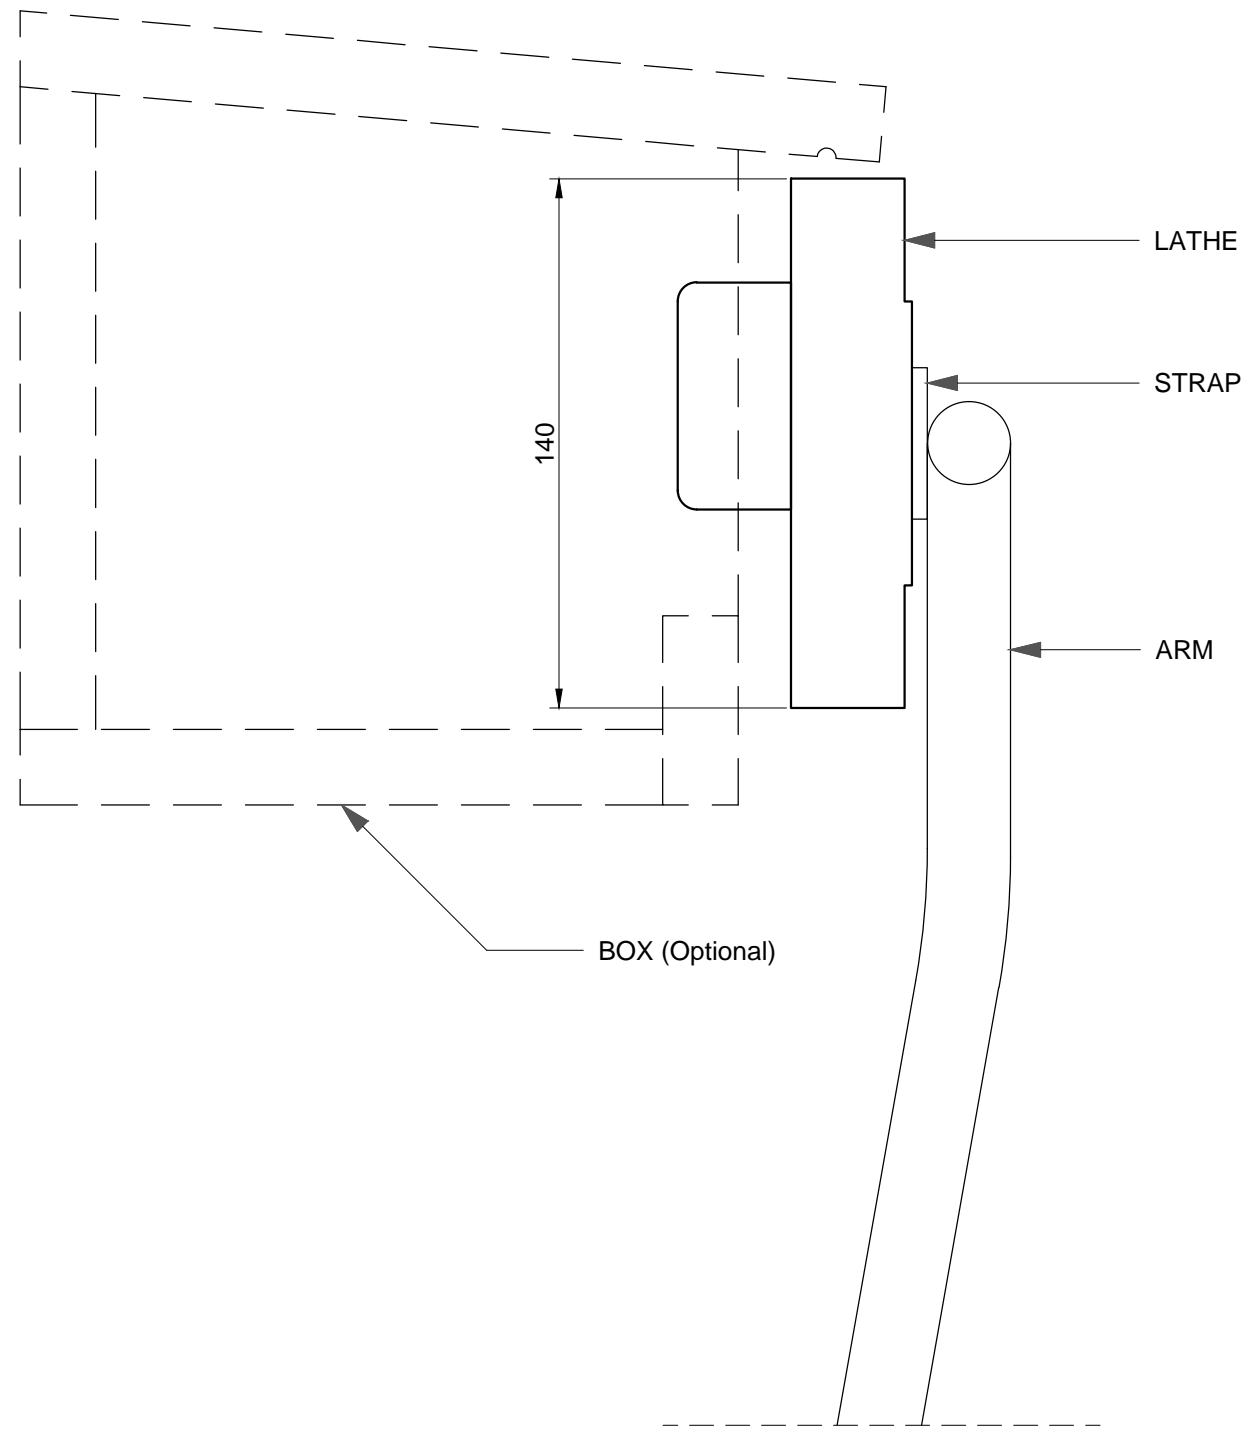

VICTORIAN AWNING | Lathe, Valance

ORTHOGRAPHIC PROJECTION

SIDE PROFILE

SCALE 1:2@A3 25mm 0 100 200mm

ORTHOGRAPHIC PROJECTION

SIDE PROFILE

MORCO | 
AWNINGS

Riverside - Lombard Wall
London - SE7 7SG
020 8858 2083 / info@morcoblinds.co.uk

VISUAL TITLE
VICTORIAN AWNING
Lathe, Valance

DATE
Dec '15

PAGE NO.
01

REVISION
A

Artwork is only an impression of how an awning could look and is not accurate in scale or colour.
All rights remain the property of Riverside Works Ltd.