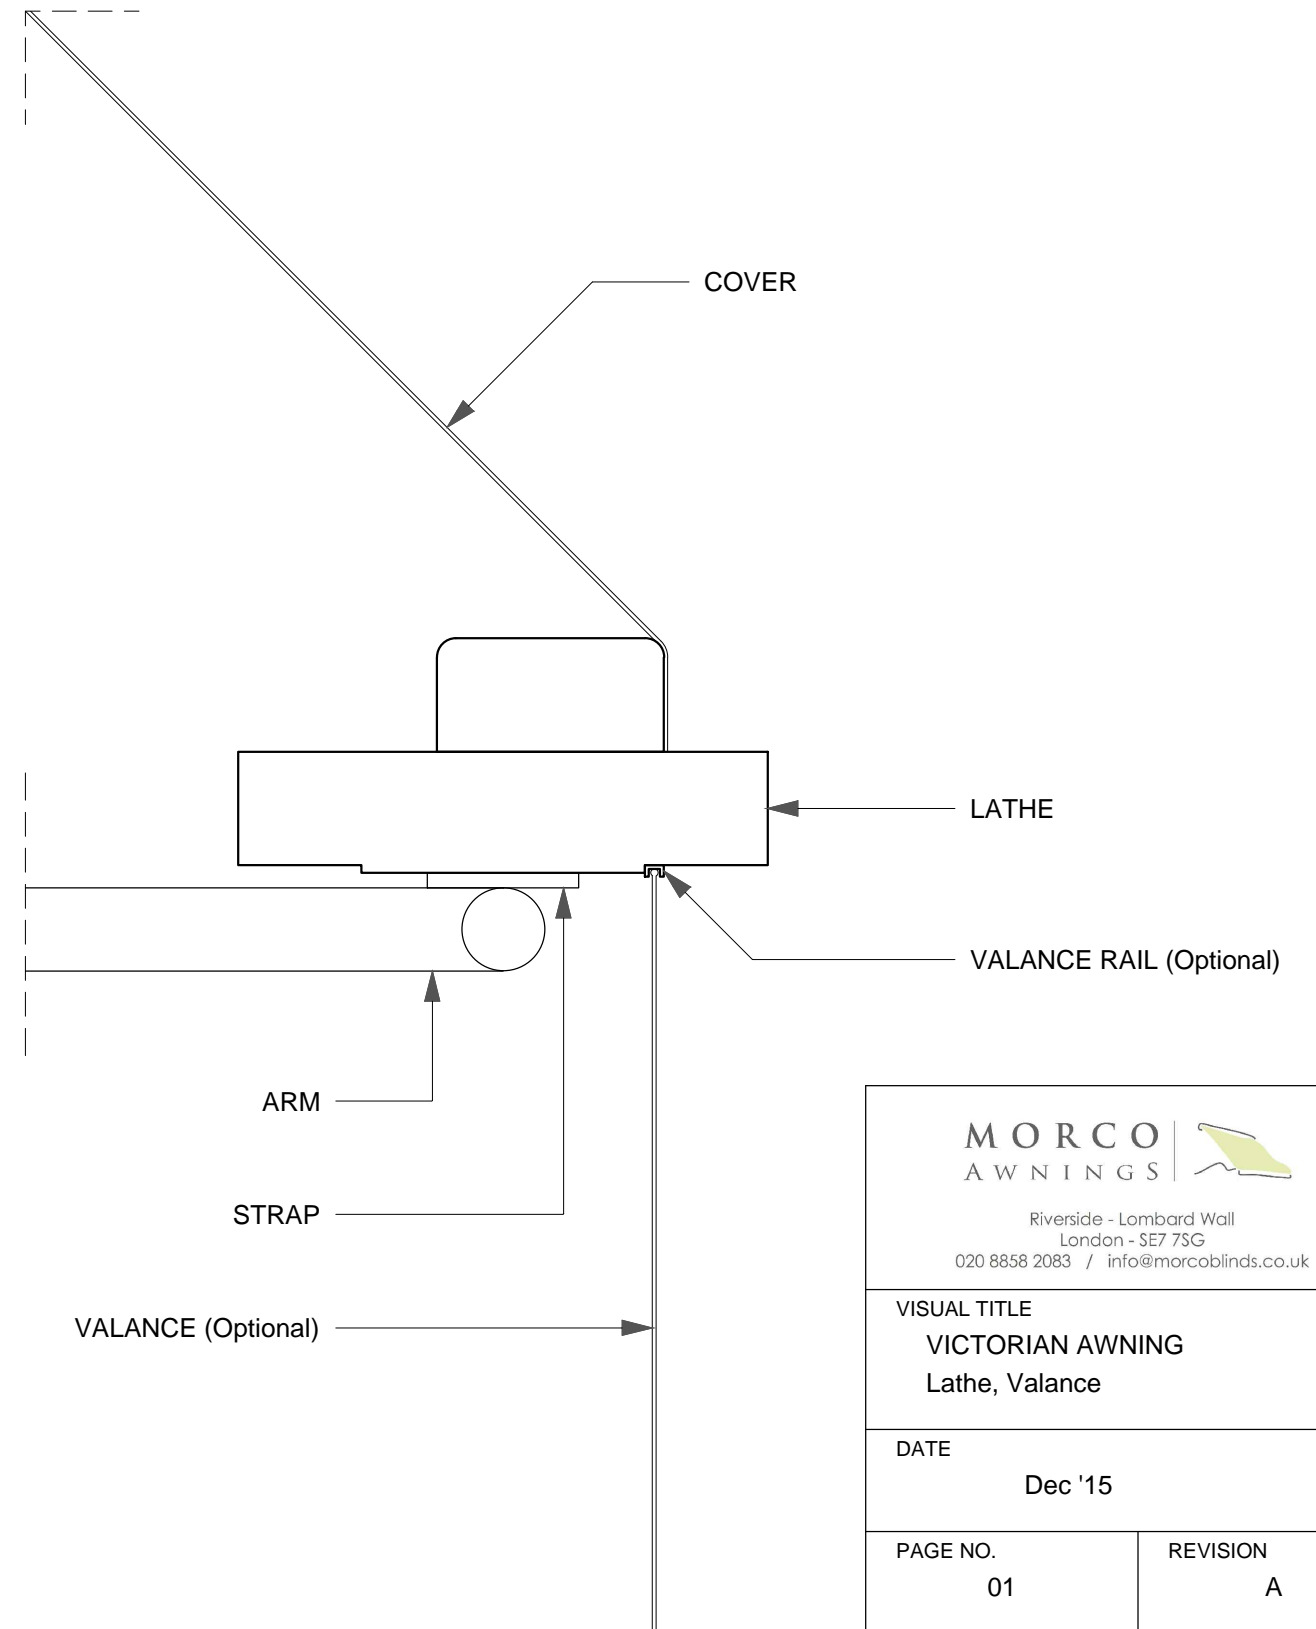

VICTORIAN AWNING | Lathe, Valance

ORTHOGRAPHIC PROJECTION

SIDE PROFILE

SCALE 1:2@A3 25mm 0 100 200mm

ORTHOGRAPHIC PROJECTION

SIDE PROFILE

MORCO | 
AWNINGS

Riverside - Lombard Wall
London - SE7 7SG
020 8858 2083 / info@morcoblinds.co.uk

VISUAL TITLE
VICTORIAN AWNING
Lathe, Valance

DATE
Dec '15

PAGE NO.
01

REVISION
A

Artwork is only an impression of how an awning could look and is not accurate in scale or colour.
All rights remain the property of Riverside Works Ltd.