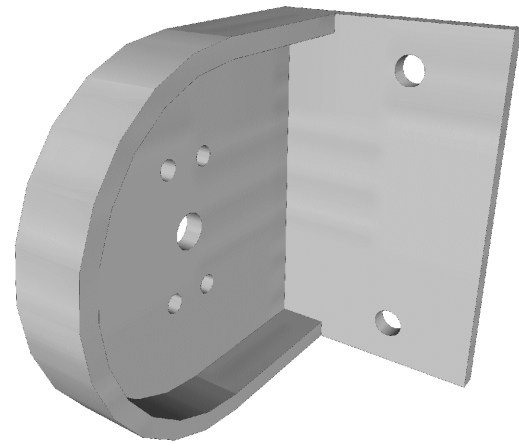

MARLESBURY AWNING | Roller Brackets

LHS Bracket

RHS Bracket

ROLLER

**LHS Bracket
FRONT ELEVATION**

SIDE PROFILE

**RHS Bracket
SIDE PROFILE**

FRONT ELEVATION

PLAN VIEW

PLAN VIEW

MORCO
AWNINGS

Riverside - Lombard Wall
London - SE7 7SG
020 8858 2083 / info@morcoblinds.co.uk

VISUAL TITLE
MARLESBURY AWNING
Roller Brackets

DATE
Jan '16

PAGE NO. 01	REVISION A
----------------	---------------