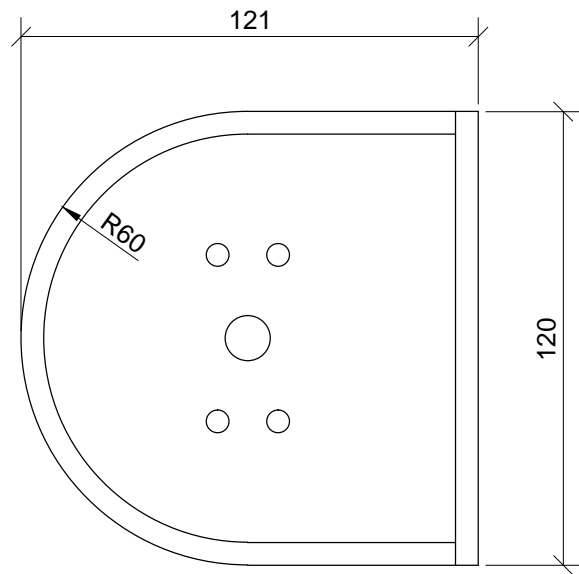

MARLESBURY AWNING | Roller Brackets

LHS Bracket

RHS Bracket

ROLLER

**LHS Bracket
FRONT ELEVATION**

SIDE PROFILE

**RHS Bracket
SIDE PROFILE**

FRONT ELEVATION

PLAN VIEW

PLAN VIEW

MORCO
AWNINGS

Riverside - Lombard Wall
London - SE7 7SG
020 8858 2083 / info@morcoblinds.co.uk

VISUAL TITLE
MARLESBURY AWNING
Roller Brackets

DATE
Jan '16

PAGE NO. 01	REVISION A
----------------	---------------