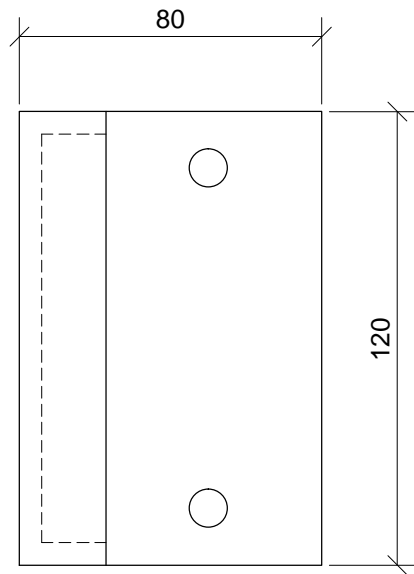

MARLESBURY AWNING | Roller Brackets

LHS Bracket

RHS Bracket

ROLLER

**LHS Bracket
FRONT ELEVATION**

SIDE PROFILE

**RHS Bracket
SIDE PROFILE**

FRONT ELEVATION

PLAN VIEW

PLAN VIEW

MORCO
AWNINGS

Riverside - Lombard Wall
London - SE7 7SG
020 8858 2083 / info@morcoblinds.co.uk

VISUAL TITLE
MARLESBURY AWNING
Roller Brackets

DATE
Jan '16

PAGE NO. 01	REVISION A
----------------	---------------