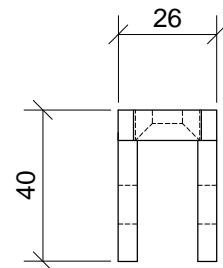

MARLESBURY AWNING | Front Shoe Bracket

ORTHOGRAPHIC PROJECTION

FRONT ELEVATION

SIDE PROFILE

PLAN VIEW

GENERAL VIEW
(Showing Bracket and Arm)

FRONT VIEW

REAR VIEW

*Note: Fixing height = Box height - min. head clearance (2.2m)

SCALE 1:2@A3 25mm 0 100 200mm

MORCO | 
AWNINGS

Riverside - Lombard Wall
London - SE7 7SG
020 8858 2083 / info@morcoblinds.co.uk

VISUAL TITLE
MARLESBURY AWNING
Front Shoe Bracket