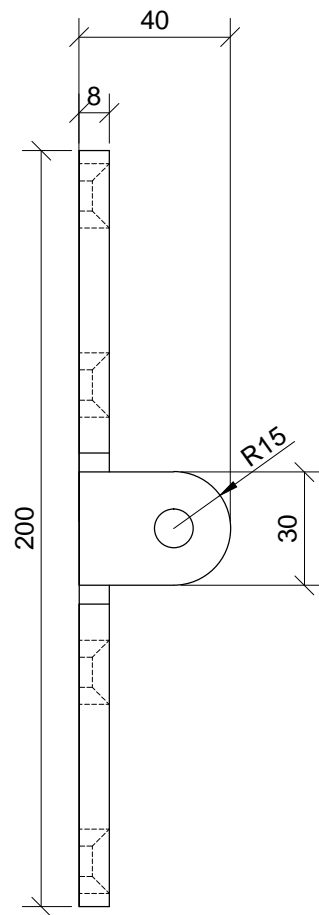

MARLESBURY AWNING | Front Shoe Bracket

ORTHOGRAPHIC PROJECTION

FRONT ELEVATION

SIDE PROFILE

PLAN VIEW

GENERAL VIEW
(Showing Bracket and Arm)

FRONT VIEW

REAR VIEW

*Note: Fixing height = Box height - min. head clearance (2.2m)

SCALE 1:2@A3 25mm 0 100 200mm

MORCO | 
AWNINGS

Riverside - Lombard Wall
London - SE7 7SG
020 8858 2083 / info@morcoblinds.co.uk

VISUAL TITLE
MARLESBURY AWNING
Front Shoe Bracket