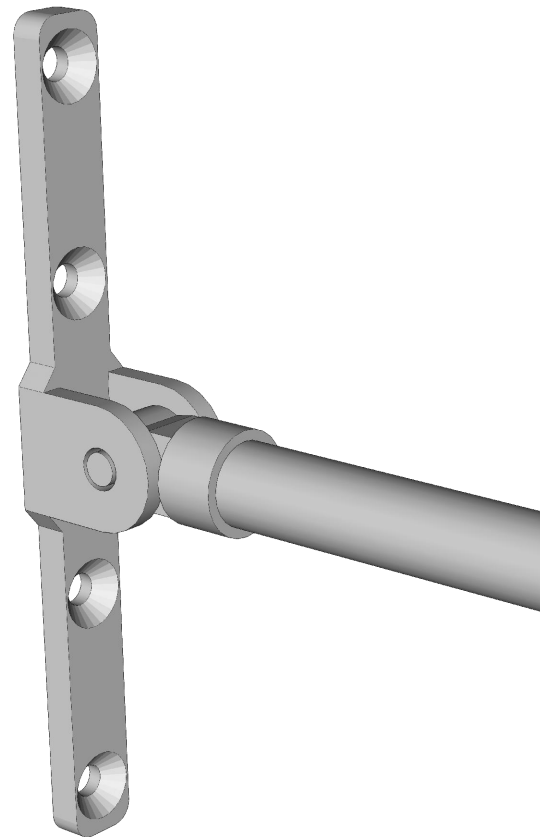

MARLESBURY AWNING | Front Shoe Bracket

ORTHOGRAPHIC PROJECTION

FRONT ELEVATION

SIDE PROFILE

PLAN VIEW

GENERAL VIEW
(Showing Bracket and Arm)

FRONT VIEW

REAR VIEW

*Note: Fixing height = Box height - min. head clearance (2.2m)

SCALE 1:2@A3 25mm 0 100 200mm

MORCO | 
AWNINGS

Riverside - Lombard Wall
London - SE7 7SG
020 8858 2083 / info@morcoblinds.co.uk

VISUAL TITLE
MARLESBURY AWNING
Front Shoe Bracket