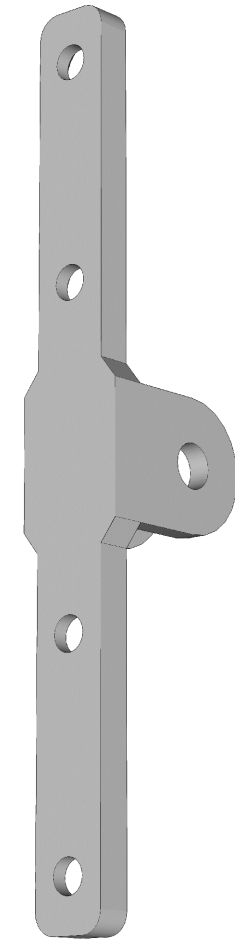

MARLESBURY AWNING | Front Shoe Bracket

ORTHOGRAPHIC PROJECTION

FRONT ELEVATION

SIDE PROFILE

PLAN VIEW

GENERAL VIEW
(Showing Bracket and Arm)

FRONT VIEW

REAR VIEW

*Note: Fixing height = Box height - min. head clearance (2.2m)

SCALE 1:2@A3 25mm 0 100 200mm

MORCO | 
AWNINGS

Riverside - Lombard Wall
London - SE7 7SG
020 8858 2083 / info@morcoblinds.co.uk

VISUAL TITLE
MARLESBURY AWNING
Front Shoe Bracket