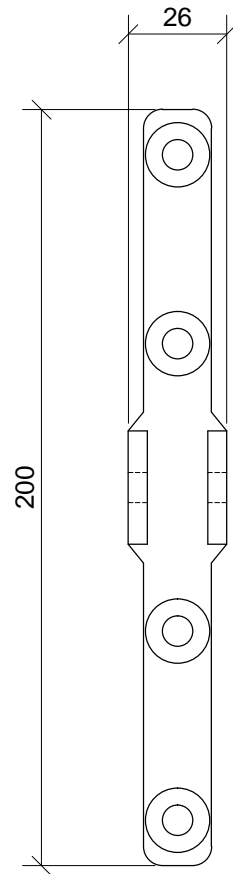

MARLESBURY AWNING | Front Shoe Bracket

ORTHOGRAPHIC PROJECTION

FRONT ELEVATION

SIDE PROFILE

PLAN VIEW

GENERAL VIEW
(Showing Bracket and Arm)

FRONT VIEW

REAR VIEW

*Note: Fixing height = Box height - min. head clearance (2.2m)

SCALE 1:2@A3 25mm 0 100 200mm

MORCO | 
AWNINGS

Riverside - Lombard Wall
London - SE7 7SG
020 8858 2083 / info@morcoblinds.co.uk

VISUAL TITLE
MARLESBURY AWNING
Front Shoe Bracket