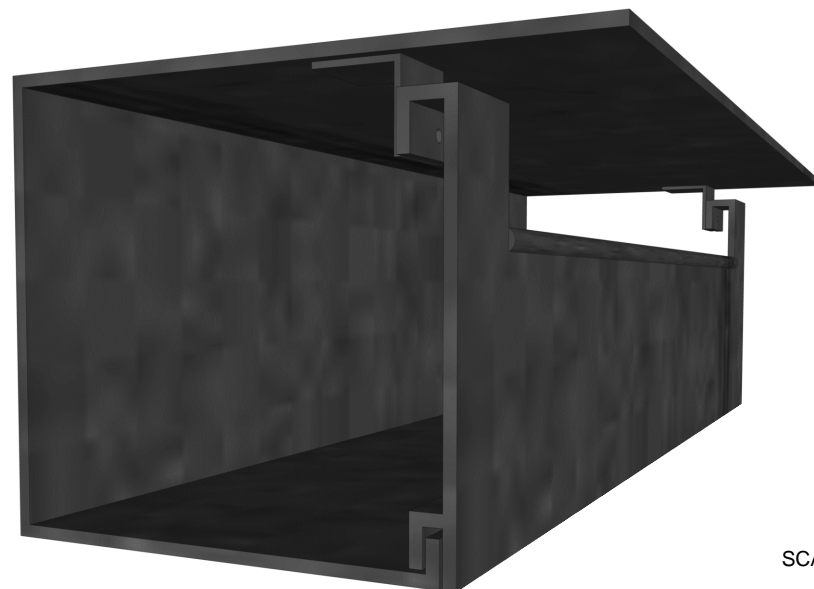

MARLESBURY AWNING | Aluminium Cassette Box, 170x170mm (max width up to 3.5m)

FIXING SPECIFICATIONS

*Same fixings as per roller brackets

PERSPECTIVE VIEW

SCALE 1:2@A3 25mm 0 100 200mm

MORCO | 
AWNINGS

Riverside - Lombard Wall
London - SE7 7SG
020 8858 2083 / info@morcoblinds.co.uk

VISUAL TITLE
MARLESBURY AWNING
Aluminium Cassette Box, 170x170mm

DATE
Jan '16

| | |
|----------------|---------------|
| PAGE NO. 01 | REVISION A |
|----------------|---------------|

Artwork is only an impression of how an awning could look and is not accurate in scale or colour.
All rights remain the property of Riverside Works Ltd.