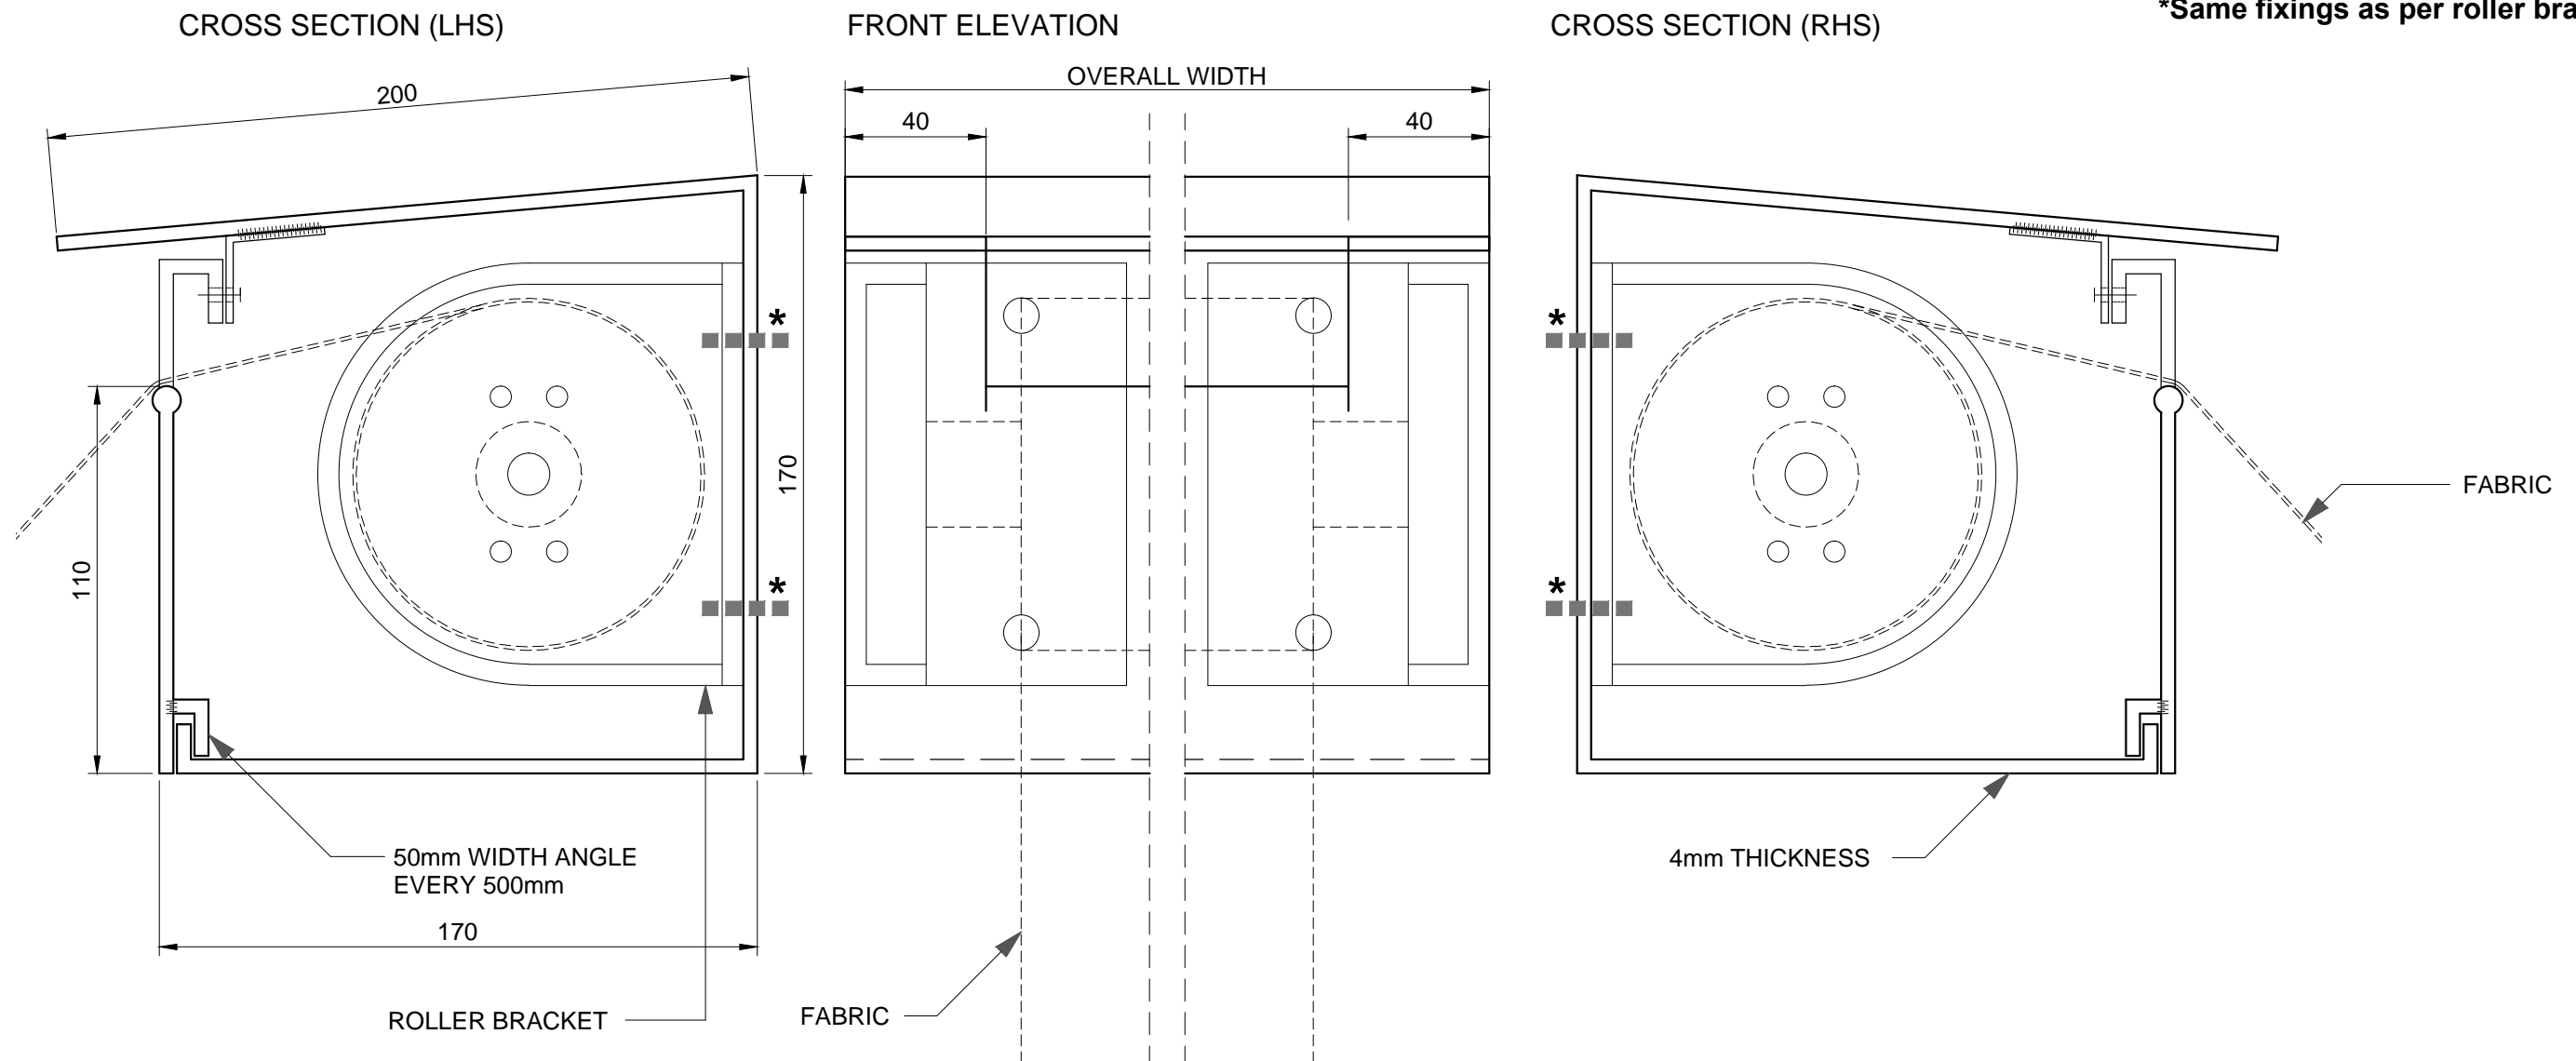

MARLESBURY AWNING | Aluminium Cassette Box, 170x170mm (max width up to 3.5m)

FIXING SPECIFICATIONS

*Same fixings as per roller brackets

PERSPECTIVE VIEW

SCALE 1:2@A3 25mm 0 100 200mm

MORCO | 
AWNINGS

Riverside - Lombard Wall
London - SE7 7SG
020 8858 2083 / info@morcoblinds.co.uk

VISUAL TITLE
MARLESBURY AWNING
Aluminium Cassette Box, 170x170mm

DATE
Jan '16

| | |
|----------------|---------------|
| PAGE NO. 01 | REVISION A |
|----------------|---------------|

Artwork is only an impression of how an awning could look and is not accurate in scale or colour.
All rights remain the property of Riverside Works Ltd.