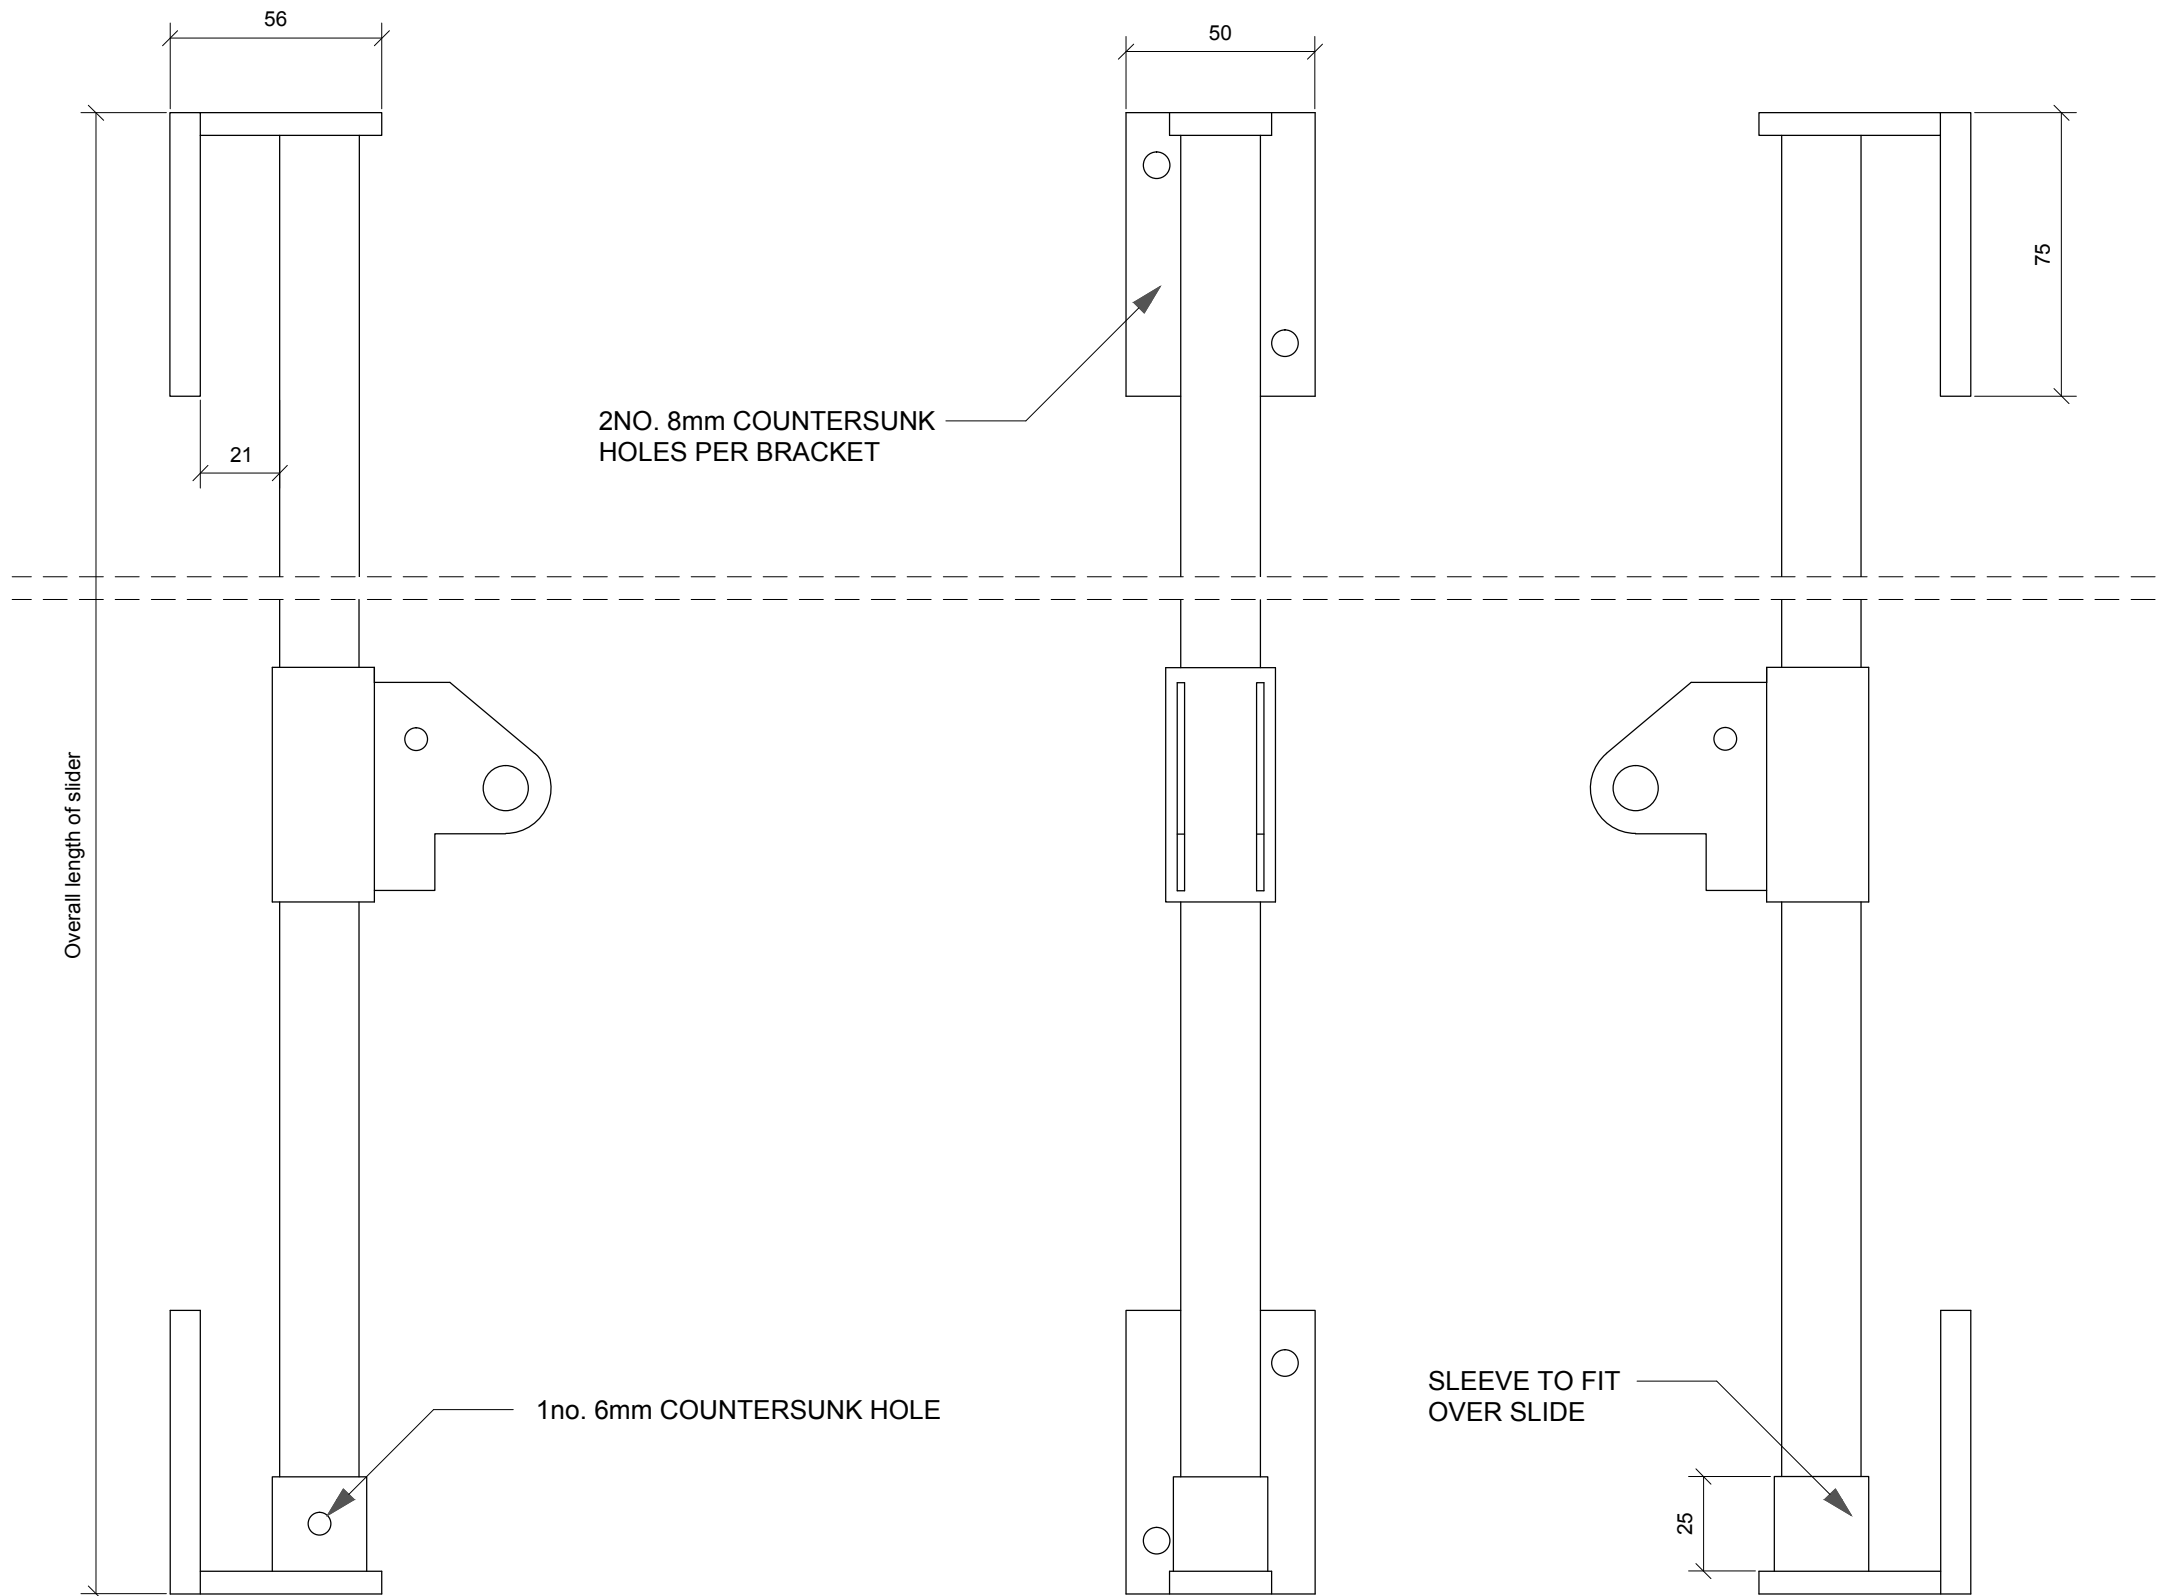

# GREENWICH AWNING | Slider

LEFT ELEVATION

FRONT ELEVATION

RIGHT ELEVATION

\*Note: Suitable for front or side fixing.

Riverside - Lombard Wall  
London - SE7 7SG  
020 8858 2083 / info@morcoblinds.co.uk

VISUAL TITLE  
**GREENWICH AWNING**  
Slider