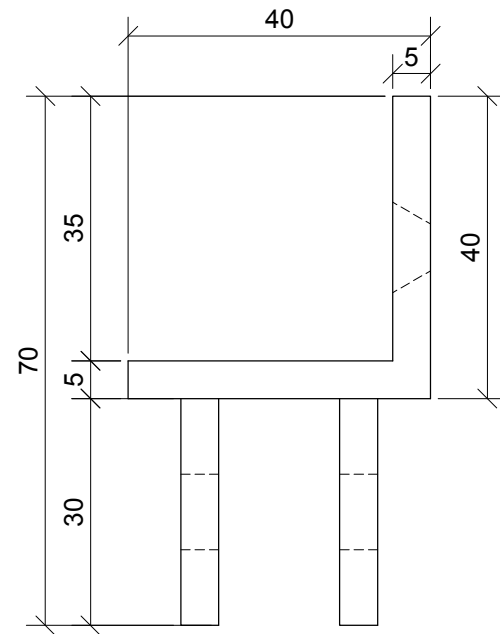

# GREENWICH AWNING | Side Shoe Bracket with rear Wing

## ORTHOGRAPHIC PROJECTION

PLAN VIEW

FRONT ELEVATION

SIDE ELEVATION

PERSPECTIVE VIEW

\*Note: Fixing height = Box height - min. head clearance (2.2m)

**MORCO**  
AWNINGS

Riverside - Lombard Wall  
London - SE7 7SG  
020 8858 2083 / info@morcoblinds.co.uk