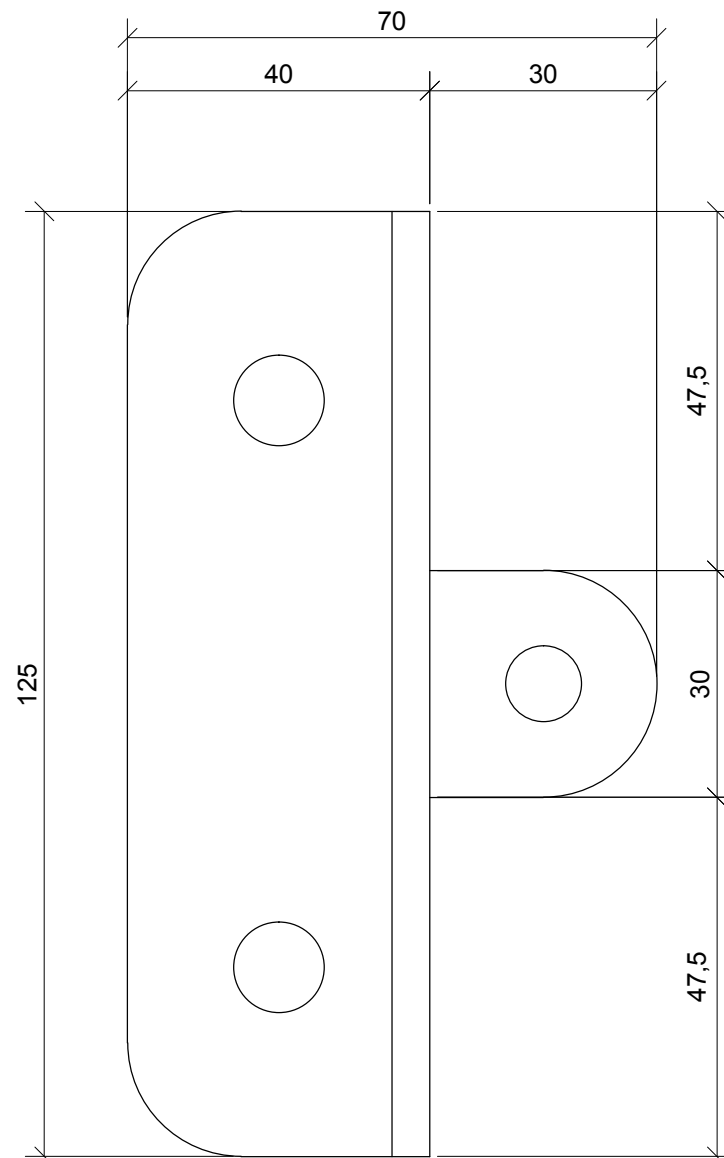

# GREENWICH AWNING | Side Shoe Bracket with rear Wing

## ORTHOGRAPHIC PROJECTION

PLAN VIEW

FRONT ELEVATION

SIDE ELEVATION

PERSPECTIVE VIEW

\*Note: Fixing height = Box height - min. head clearance (2.2m)

**MORCO**  
AWNINGS

Riverside - Lombard Wall  
London - SE7 7SG  
020 8858 2083 / info@morcoblinds.co.uk