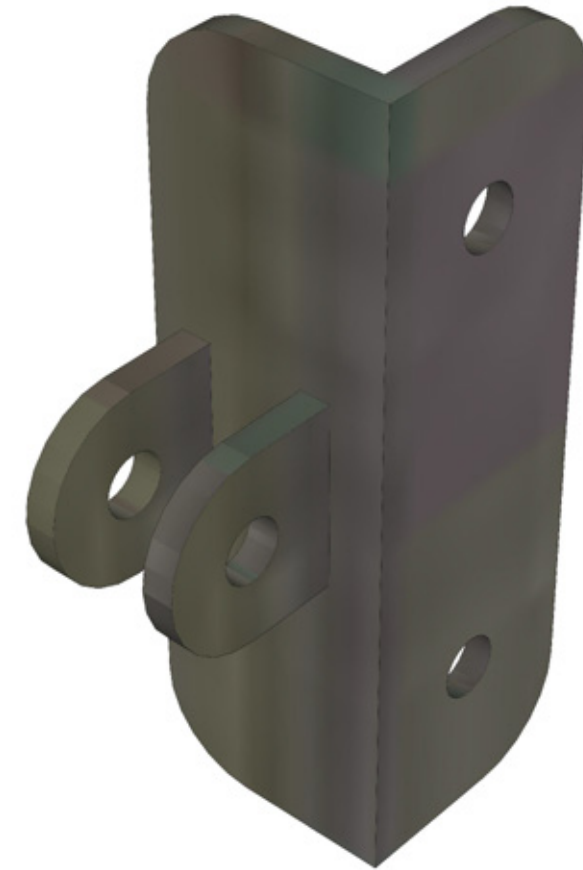

# GREENWICH AWNING | Side Shoe Bracket with rear Wing

## ORTHOGRAPHIC PROJECTION

PLAN VIEW

FRONT ELEVATION

SIDE ELEVATION

PERSPECTIVE VIEW

\*Note: Fixing height = Box height - min. head clearance (2.2m)

**MORCO**  
AWNINGS

Riverside - Lombard Wall  
London - SE7 7SG  
020 8858 2083 / info@morcoblinds.co.uk

VISUAL TITLE  
**GREENWICH AWNING**  
Side Shoe Bracket with rear Wing

DATE  
Dec '15

PAGE NO. 01	REVISION A
----------------	---------------

Artwork is only an impression of how an awning could look and is not accurate in scale or colour.  
All rights remain the property of Riverside Works Ltd.