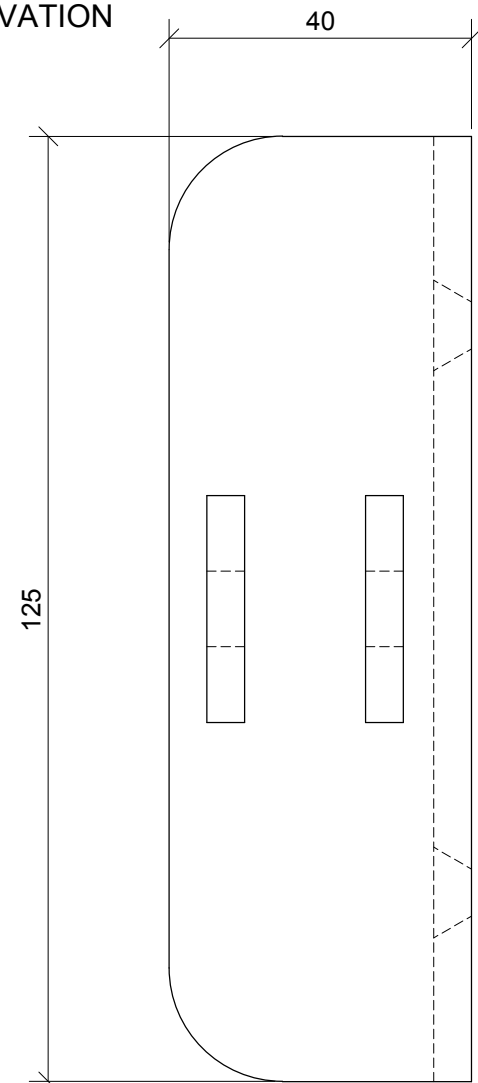

# GREENWICH AWNING | Side Shoe Bracket with rear Wing

## ORTHOGRAPHIC PROJECTION

PLAN VIEW

FRONT ELEVATION

SIDE ELEVATION

PERSPECTIVE VIEW

\*Note: Fixing height = Box height - min. head clearance (2.2m)

**MORCO**  
AWNINGS

Riverside - Lombard Wall  
London - SE7 7SG  
020 8858 2083 / info@morcoblinds.co.uk