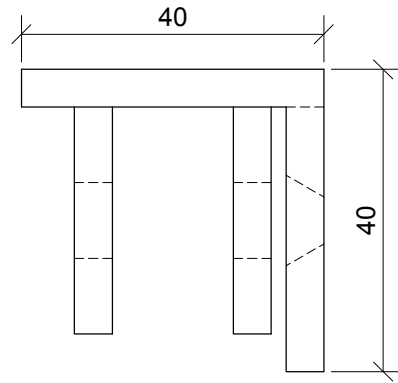

GREENWICH AWNING | Side Shoe Bracket with front Wing

ORTHOGRAPHIC PROJECTION

PLAN VIEW

FRONT ELEVATION

SIDE ELEVATION

PERSPECTIVE VIEWS

*Note: Fixing height = Box height - min. head clearance (2.2m)

SCALE 1:1@A3 10mm 0 50 100mm