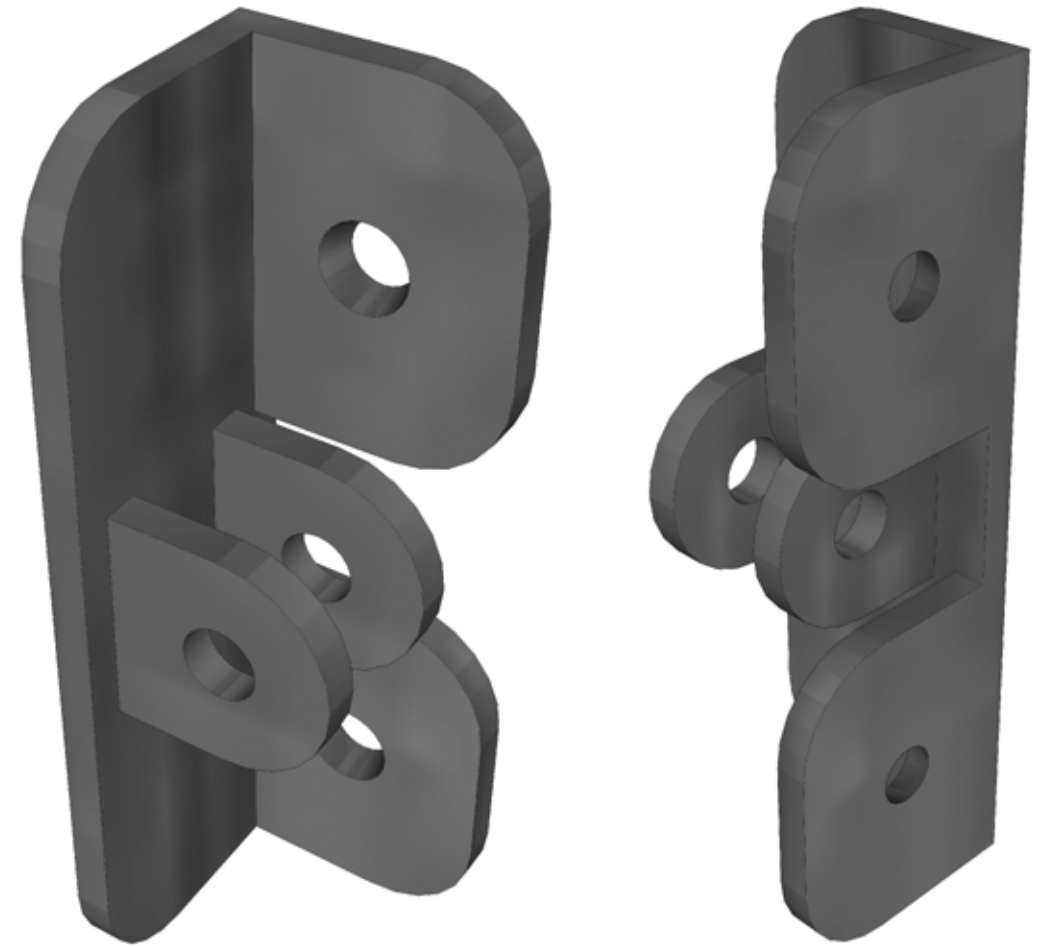

GREENWICH AWNING | Side Shoe Bracket with front Wing

ORTHOGRAPHIC PROJECTION

PLAN VIEW

FRONT ELEVATION

SIDE ELEVATION

PERSPECTIVE VIEWS

*Note: Fixing height = Box height - min. head clearance (2.2m)

SCALE 1:1@A3 10mm 0 50 100mm

MORCO | 
AWNINGS

Riverside - Lombard Wall
London - SE7 7SG
020 8858 2083 / info@morcoblinds.co.uk

VISUAL TITLE

GREENWICH AWNING
Side Shoe Bracket with front Wing

DATE

Dec '15

PAGE NO.

01