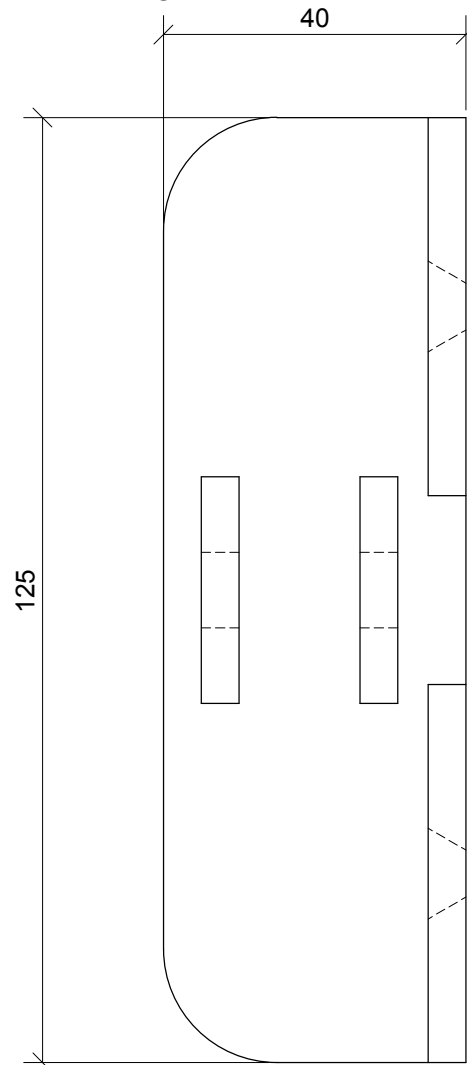

GREENWICH AWNING | Side Shoe Bracket with front Wing

ORTHOGRAPHIC PROJECTION

PLAN VIEW

FRONT ELEVATION

SIDE ELEVATION

PERSPECTIVE VIEWS

*Note: Fixing height = Box height - min. head clearance (2.2m)

SCALE 1:1@A3 10mm 0 50 100mm

MORCO | 
AWNINGS

Riverside - Lombard Wall
London - SE7 7SG
020 8858 2083 / info@morcoblinds.co.uk

VISUAL TITLE

GREENWICH AWNING
Side Shoe Bracket with front Wing

DATE

Dec '15

PAGE NO.

01