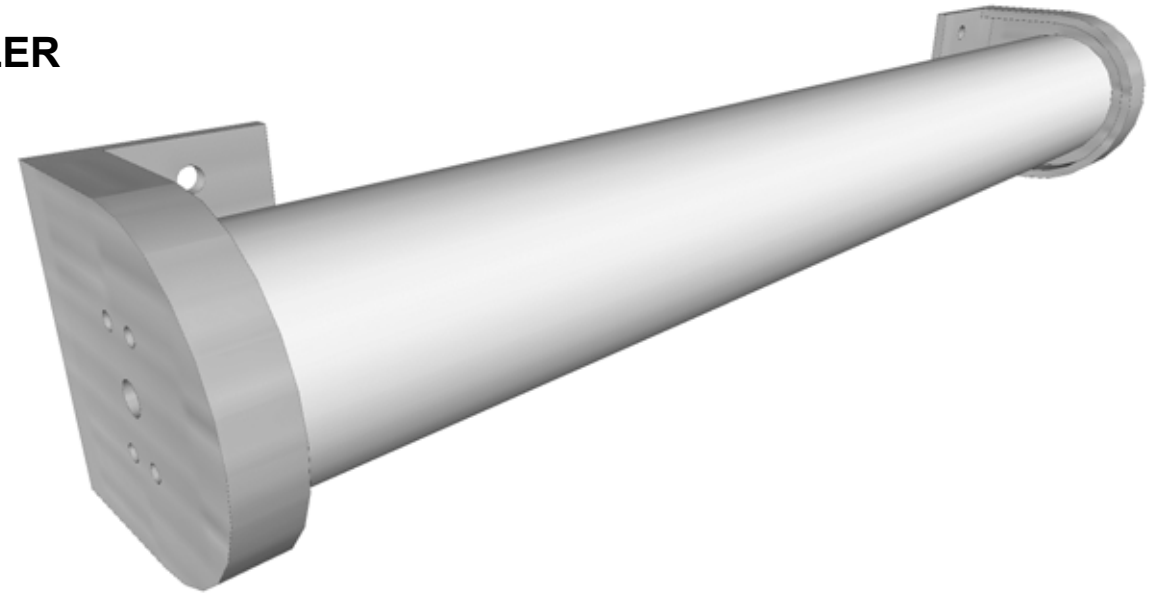

GREENWICH AWNING | Roller Brackets

LHS Bracket

RHS Bracket

ROLLER

LHS Bracket
FRONT ELEVATION

SIDE PROFILE

RHS Bracket
SIDE PROFILE

FRONT ELEVATION

PLAN VIEW

PLAN VIEW

MORCO | 
AWNINGS

Riverside - Lombard Wall
London - SE7 7SG
020 8858 2083 / info@morcoblinds.co.uk

VISUAL TITLE
GREENWICH AWNING
Roller Brackets

DATE
Dec '15

PAGE NO. 01	REVISION A
----------------	---------------