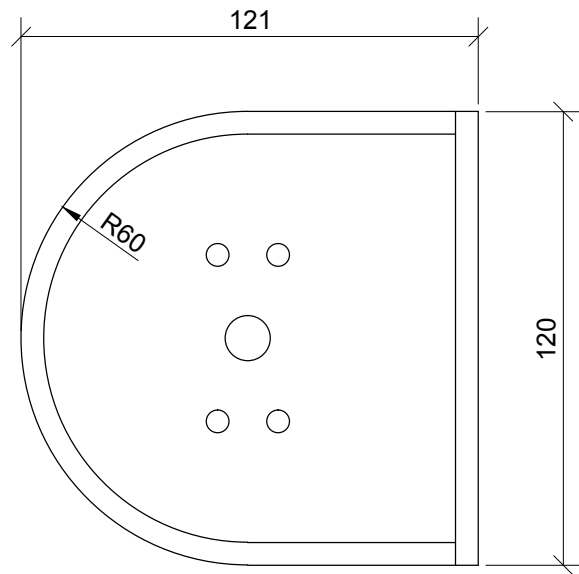

GREENWICH AWNING | Roller Brackets

LHS Bracket

RHS Bracket

ROLLER

LHS Bracket
FRONT ELEVATION

SIDE PROFILE

RHS Bracket
SIDE PROFILE

FRONT ELEVATION

PLAN VIEW

PLAN VIEW

MORCO | 
AWNINGS

Riverside - Lombard Wall
London - SE7 7SG
020 8858 2083 / info@morcoblinds.co.uk

VISUAL TITLE
GREENWICH AWNING
Roller Brackets

DATE
Dec '15

PAGE NO. 01	REVISION A
----------------	---------------