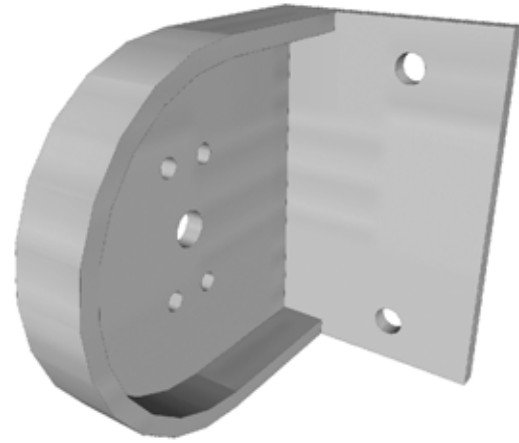

GREENWICH AWNING | Roller Brackets

LHS Bracket

RHS Bracket

ROLLER

LHS Bracket
FRONT ELEVATION

SIDE PROFILE

RHS Bracket
SIDE PROFILE

FRONT ELEVATION

PLAN VIEW

PLAN VIEW

MORCO | 
AWNINGS

Riverside - Lombard Wall
London - SE7 7SG
020 8858 2083 / info@morcoblinds.co.uk

VISUAL TITLE
GREENWICH AWNING
Roller Brackets

DATE
Dec '15

PAGE NO. 01	REVISION A
----------------	---------------