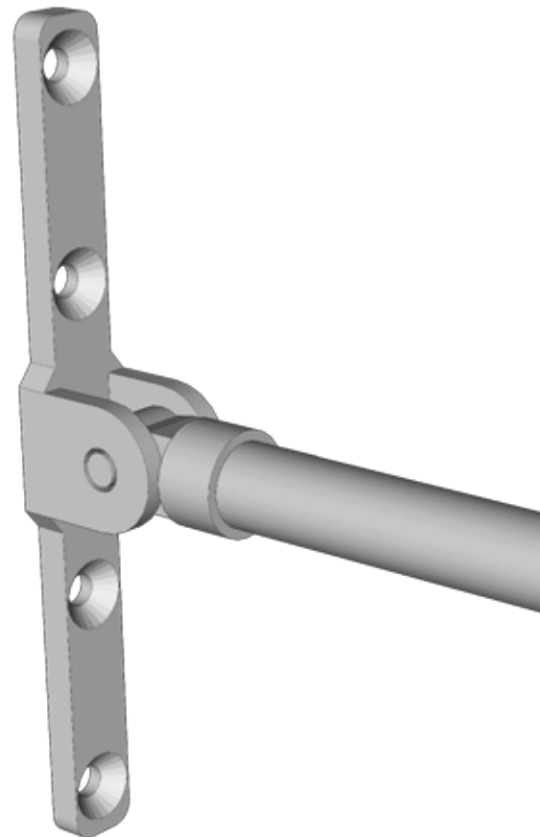

GREENWICH AWNING | Front Shoe Bracket

ORTHOGRAPHIC PROJECTION

FRONT ELEVATION

SIDE PROFILE

PLAN VIEW

GENERAL VIEW
(Showing Bracket and Arm)

FRONT VIEW

REAR VIEW

*Note: Fixing height = Box height - min. head clearance (2.2m)

SCALE 1:2@A3 25mm 0 100 200mm

MORCO | 
AWNINGS

Riverside - Lombard Wall
London - SE7 7SG
020 8858 2083 / info@morcoblinds.co.uk

VISUAL TITLE
GREENWICH AWNING
Front Shoe Bracket