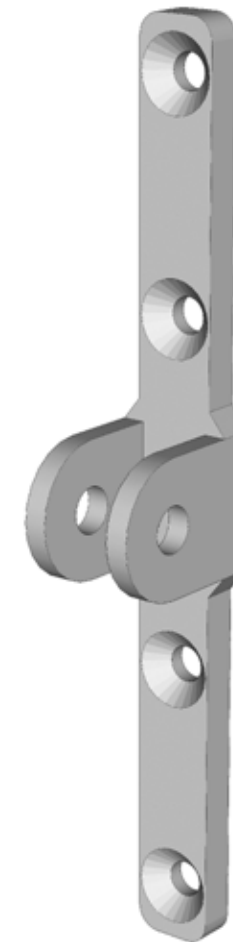

GREENWICH AWNING | Front Shoe Bracket

ORTHOGRAPHIC PROJECTION

FRONT ELEVATION

SIDE PROFILE

PLAN VIEW

GENERAL VIEW
(Showing Bracket and Arm)

FRONT VIEW

REAR VIEW

*Note: Fixing height = Box height - min. head clearance (2.2m)

SCALE 1:2@A3 25mm 0 100 200mm

MORCO | 
AWNINGS

Riverside - Lombard Wall
London - SE7 7SG
020 8858 2083 / info@morcoblinds.co.uk

VISUAL TITLE
GREENWICH AWNING
Front Shoe Bracket