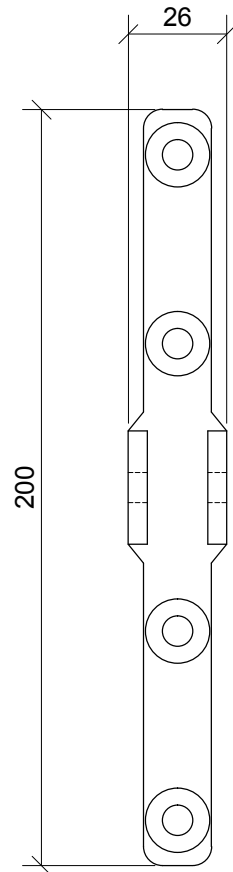

GREENWICH AWNING | Front Shoe Bracket

ORTHOGRAPHIC PROJECTION

FRONT ELEVATION

SIDE PROFILE

PLAN VIEW

GENERAL VIEW
(Showing Bracket and Arm)

FRONT VIEW

REAR VIEW

*Note: Fixing height = Box height - min. head clearance (2.2m)

SCALE 1:2@A3 25mm 0 100 200mm

MORCO | 
AWNINGS

Riverside - Lombard Wall
London - SE7 7SG
020 8858 2083 / info@morcoblinds.co.uk

VISUAL TITLE
GREENWICH AWNING
Front Shoe Bracket