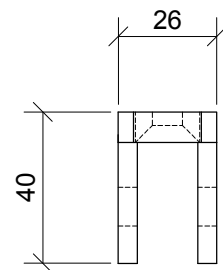

GREENWICH AWNING | Front Shoe Bracket

ORTHOGRAPHIC PROJECTION

FRONT ELEVATION

SIDE PROFILE

PLAN VIEW

GENERAL VIEW
(Showing Bracket and Arm)

FRONT VIEW

REAR VIEW

*Note: Fixing height = Box height - min. head clearance (2.2m)

SCALE 1:2@A3 25mm 0 100 200mm

MORCO | 
AWNINGS

Riverside - Lombard Wall
London - SE7 7SG
020 8858 2083 / info@morcoblinds.co.uk

VISUAL TITLE
GREENWICH AWNING
Front Shoe Bracket