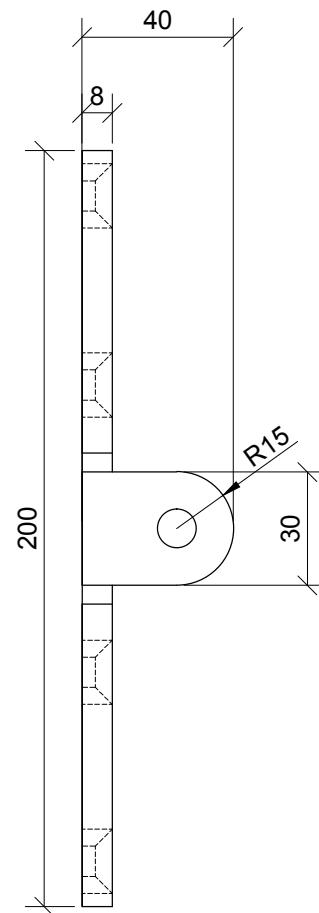

GREENWICH AWNING | Front Shoe Bracket

ORTHOGRAPHIC PROJECTION

FRONT ELEVATION

SIDE PROFILE

PLAN VIEW

GENERAL VIEW
(Showing Bracket and Arm)

FRONT VIEW

REAR VIEW

*Note: Fixing height = Box height - min. head clearance (2.2m)

SCALE 1:2@A3 25mm 0 100 200mm

MORCO | 
AWNINGS

Riverside - Lombard Wall
London - SE7 7SG
020 8858 2083 / info@morcoblinds.co.uk

VISUAL TITLE
GREENWICH AWNING
Front Shoe Bracket