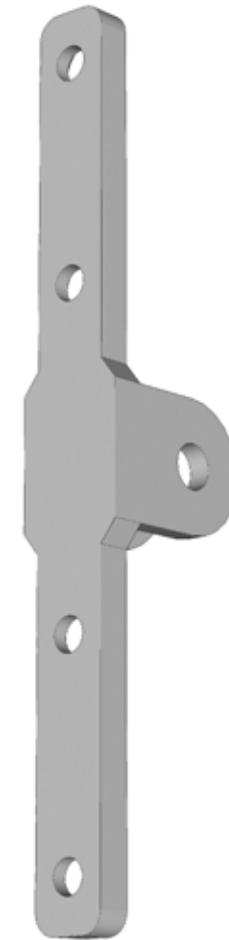

GREENWICH AWNING | Front Shoe Bracket

ORTHOGRAPHIC PROJECTION

FRONT ELEVATION

SIDE PROFILE

PLAN VIEW

GENERAL VIEW
(Showing Bracket and Arm)

FRONT VIEW

REAR VIEW

*Note: Fixing height = Box height - min. head clearance (2.2m)

SCALE 1:2@A3 25mm 0 100 200mm

MORCO | 
AWNINGS

Riverside - Lombard Wall
London - SE7 7SG
020 8858 2083 / info@morcoblinds.co.uk

VISUAL TITLE
GREENWICH AWNING
Front Shoe Bracket