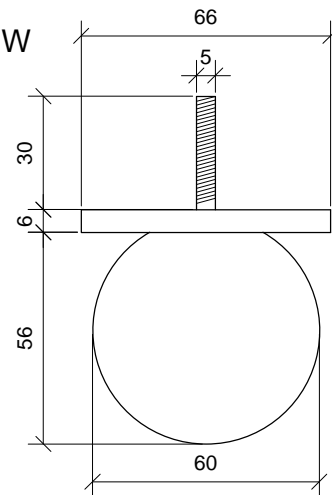

GREENWICH AWNING | Arms, Finials

ARMS (showing RHS arm)

SIDE ELEVATION

PLAN VIEW

FRONT ELEVATION

FINIAL WITH SPHERE

PLAN VIEW

FLAT FINIAL

PLAN VIEW

SIDE ELEVATION

FRONT ELEVATION

SIDE ELEVATION

FRONT ELEVATION

SCALE 1:2@A3 10mm 0 100 200mm

Arm and Finial with Sphere

Arm and Flat Finial