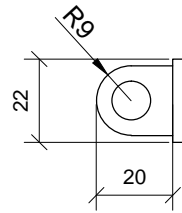

GREENWICH AWNING | Arms, Finials

ARMS (showing RHS arm)

SIDE ELEVATION

PLAN VIEW

FRONT ELEVATION

FINIAL WITH SPHERE

PLAN VIEW

FLAT FINIAL

PLAN VIEW

SIDE ELEVATION

FRONT ELEVATION

SIDE ELEVATION

FRONT ELEVATION

SCALE 1:2@A3 10mm 0 100 200mm

Arm and Finial with Sphere

Arm and Flat Finial