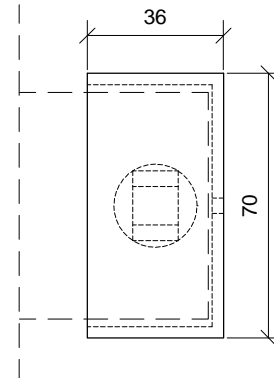

GREENWICH AWNING | Arms, Finials

ARMS (showing RHS arm)

SIDE ELEVATION

PLAN VIEW

FRONT ELEVATION

FINIAL WITH SPHERE

PLAN VIEW

FLAT FINIAL

PLAN VIEW

SIDE ELEVATION

FRONT ELEVATION

SIDE ELEVATION

FRONT ELEVATION

SCALE 1:2@A3 10mm 0 100 200mm

Arm and Finial with Sphere

Arm and Flat Finial