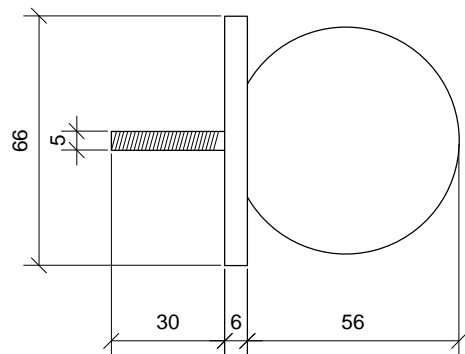

GREENWICH AWNING | Arms, Finials

ARMS (showing RHS arm)

SIDE ELEVATION

PLAN VIEW

FRONT ELEVATION

FINIAL WITH SPHERE

PLAN VIEW

FLAT FINIAL

PLAN VIEW

SIDE ELEVATION

FRONT ELEVATION

SIDE ELEVATION

FRONT ELEVATION

SCALE 1:2@A3 10mm 0 100 200mm

Arm and Finial with Sphere

Arm and Flat Finial