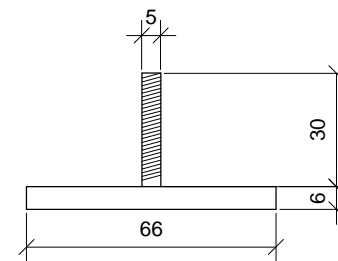

GREENWICH AWNING | Arms, Finials

ARMS (showing RHS arm)

SIDE ELEVATION

PLAN VIEW

FRONT ELEVATION

FINIAL WITH SPHERE

PLAN VIEW

FLAT FINIAL

PLAN VIEW

SIDE ELEVATION

FRONT ELEVATION

SIDE ELEVATION

FRONT ELEVATION

SCALE 1:2@A3 10mm 0 100 200mm

Arm and Finial with Sphere

Arm and Flat Finial