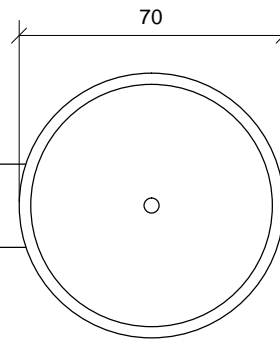

GREENWICH AWNING | Arms, Finials

ARMS (showing RHS arm)

SIDE ELEVATION

PLAN VIEW

FRONT ELEVATION

FINIAL WITH SPHERE

PLAN VIEW

FLAT FINIAL

PLAN VIEW

SIDE ELEVATION

FRONT ELEVATION

SIDE ELEVATION

FRONT ELEVATION

SCALE 1:2@A3 10mm 0 100 200mm

Arm and Finial with Sphere

Arm and Flat Finial