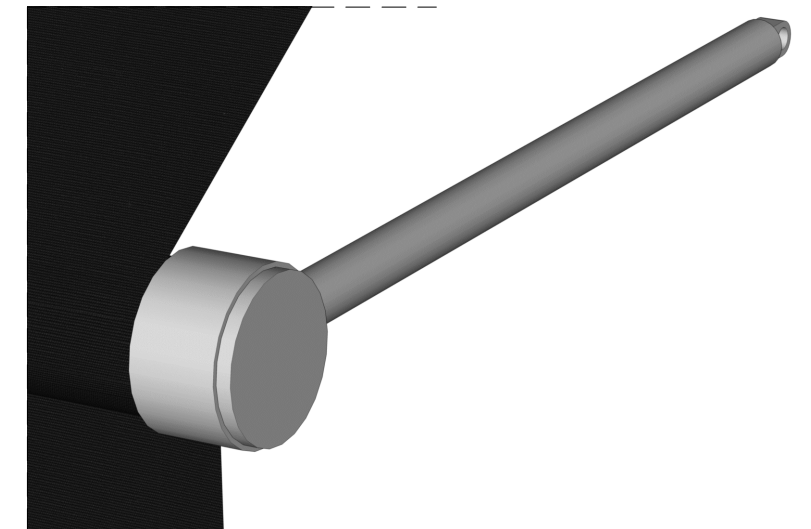

GREENWICH AWNING | Arms, Finials

ARMS (showing RHS arm)

SIDE ELEVATION

PLAN VIEW

FRONT ELEVATION

FINIAL WITH SPHERE

PLAN VIEW

FLAT FINIAL

PLAN VIEW

SIDE ELEVATION

FRONT ELEVATION

SIDE ELEVATION

FRONT ELEVATION

SCALE 1:2@A3 10mm 0 100 200mm

Arm and Finial with Sphere

Arm and Flat Finial