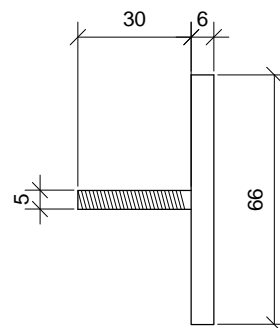

GREENWICH AWNING | Arms, Finials

ARMS (showing RHS arm)

SIDE ELEVATION

PLAN VIEW

FRONT ELEVATION

FINIAL WITH SPHERE

PLAN VIEW

FLAT FINIAL

PLAN VIEW

SIDE ELEVATION

FRONT ELEVATION

SIDE ELEVATION

FRONT ELEVATION

SCALE 1:2@A3 10mm 0 100 200mm

Arm and Finial with Sphere

Arm and Flat Finial