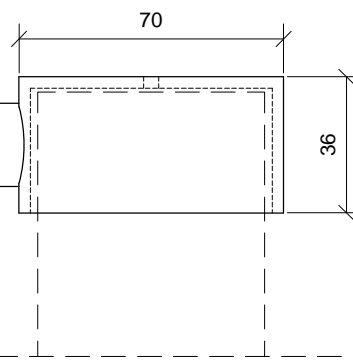

GREENWICH AWNING | Arms, Finials

ARMS (showing RHS arm)

SIDE ELEVATION

PLAN VIEW

FRONT ELEVATION

FINIAL WITH SPHERE

PLAN VIEW

FLAT FINIAL

PLAN VIEW

SIDE ELEVATION

FRONT ELEVATION

SIDE ELEVATION

FRONT ELEVATION

SCALE 1:2@A3 10mm 0 100 200mm

Arm and Finial with Sphere

Arm and Flat Finial